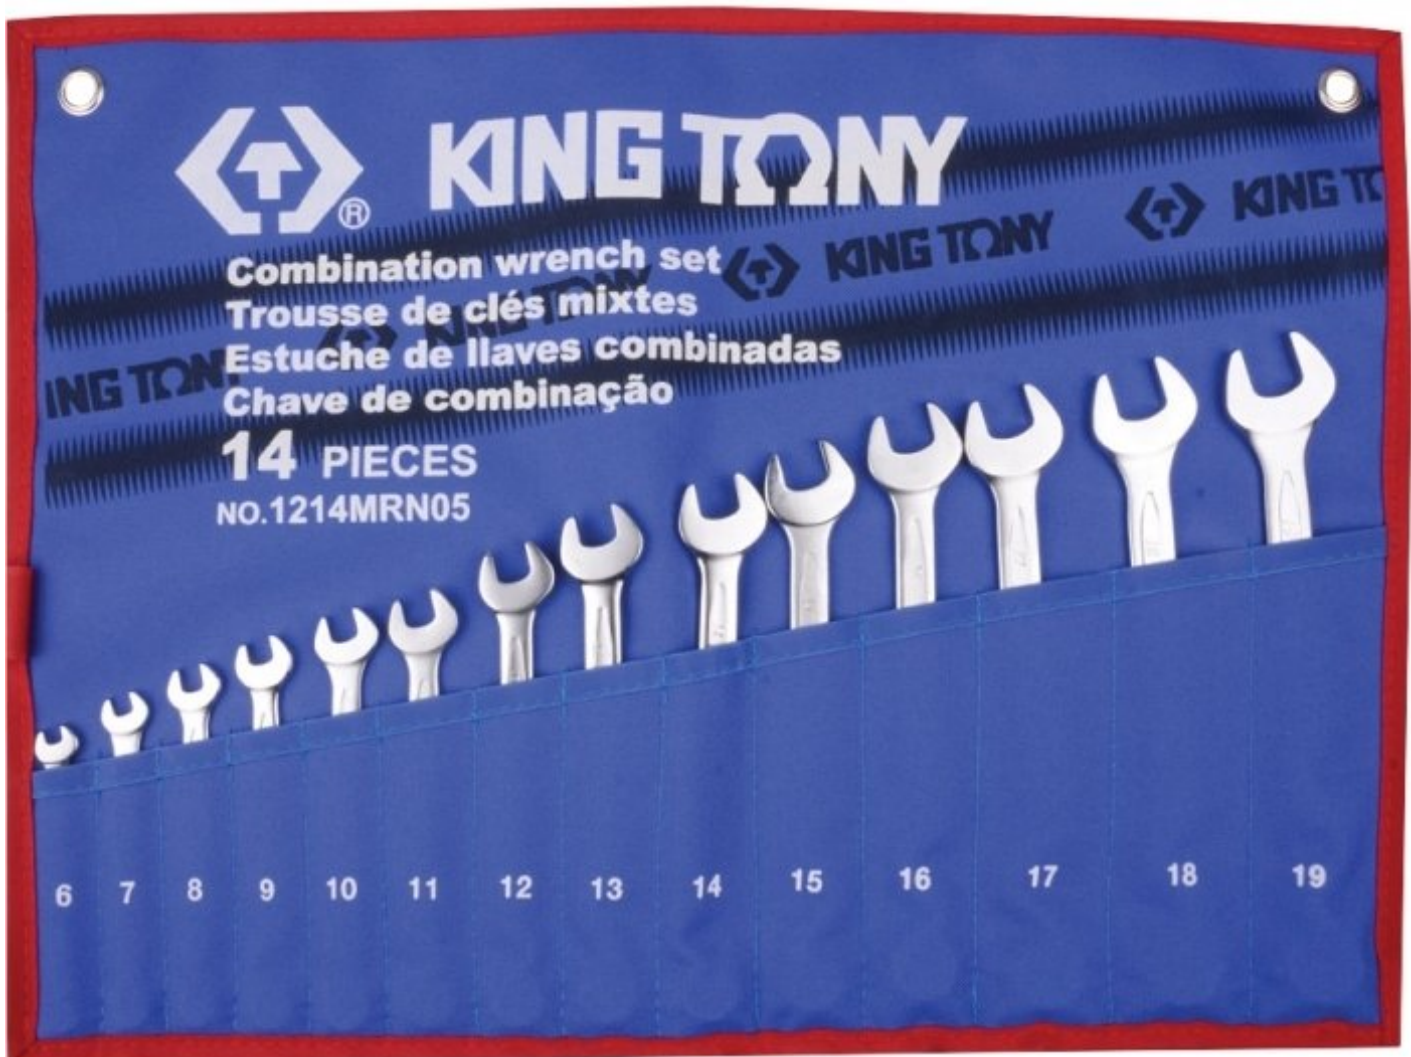

KING TONY KT1214MRN05

Combination Metric Wrench Set - 14 Piece

6 - 19mm

KING TONY Combination Metric Wrench Set - 14 Piece KT1214MRN05

Description

KING TONY 14PC R/OE WRENCH SET 6-19mm

Features

- Chrome vanadium alloy steel
- Chrome plated

Includes

- 14 Piece Set - Combination (ring and open end) wrench set in pouch
- Sizes: 6, 7, 8, 9, 10, 11, 12, 13, 14, 15, 16, 17, 18, 19mm

Specifications

ORDER CODE	Y409
Quantity in Set (No.)	14
Type Set	Metric
Wrench Sizes (mm)	6, 7, 8, 9, 10, 11, 12, 13, 14, 15, 16 17, 18, 19
Wrench Sizes (Inch)	~
Wrench Type	Combination
Wrench Style	Standard
Wrench Reversible	~
Wrench Material Type	Chrome Vanadium Steel