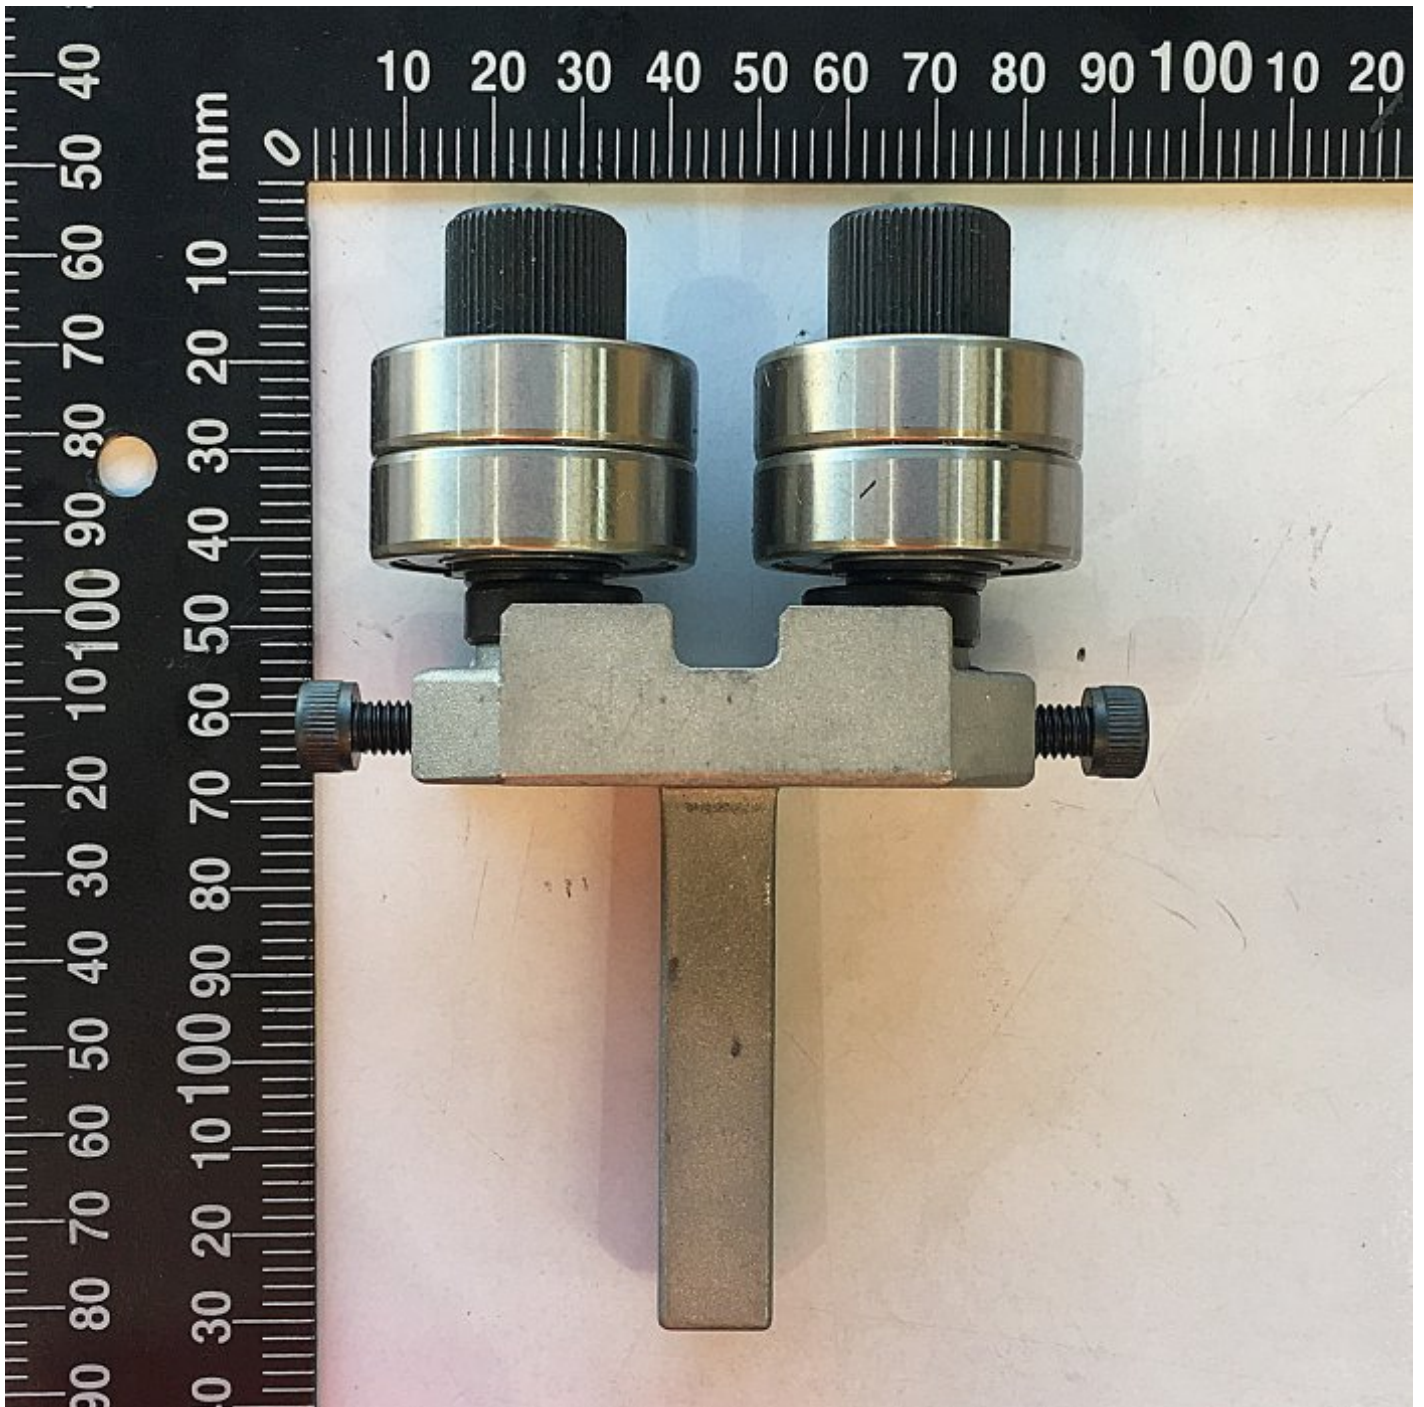

#4~10

LOWER BLADE GUIDE ASSY

#AB135095A

LOWER BLADE GUIDE ASSY #4~10