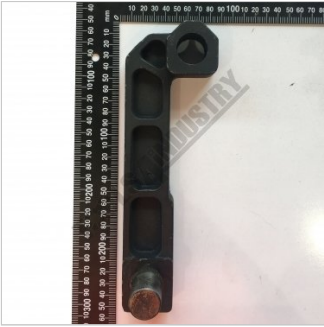

#M38

EXTENSION TOOLREST

25MM HOLE

EXTENSION TOOLREST #M38

Top View

Side View