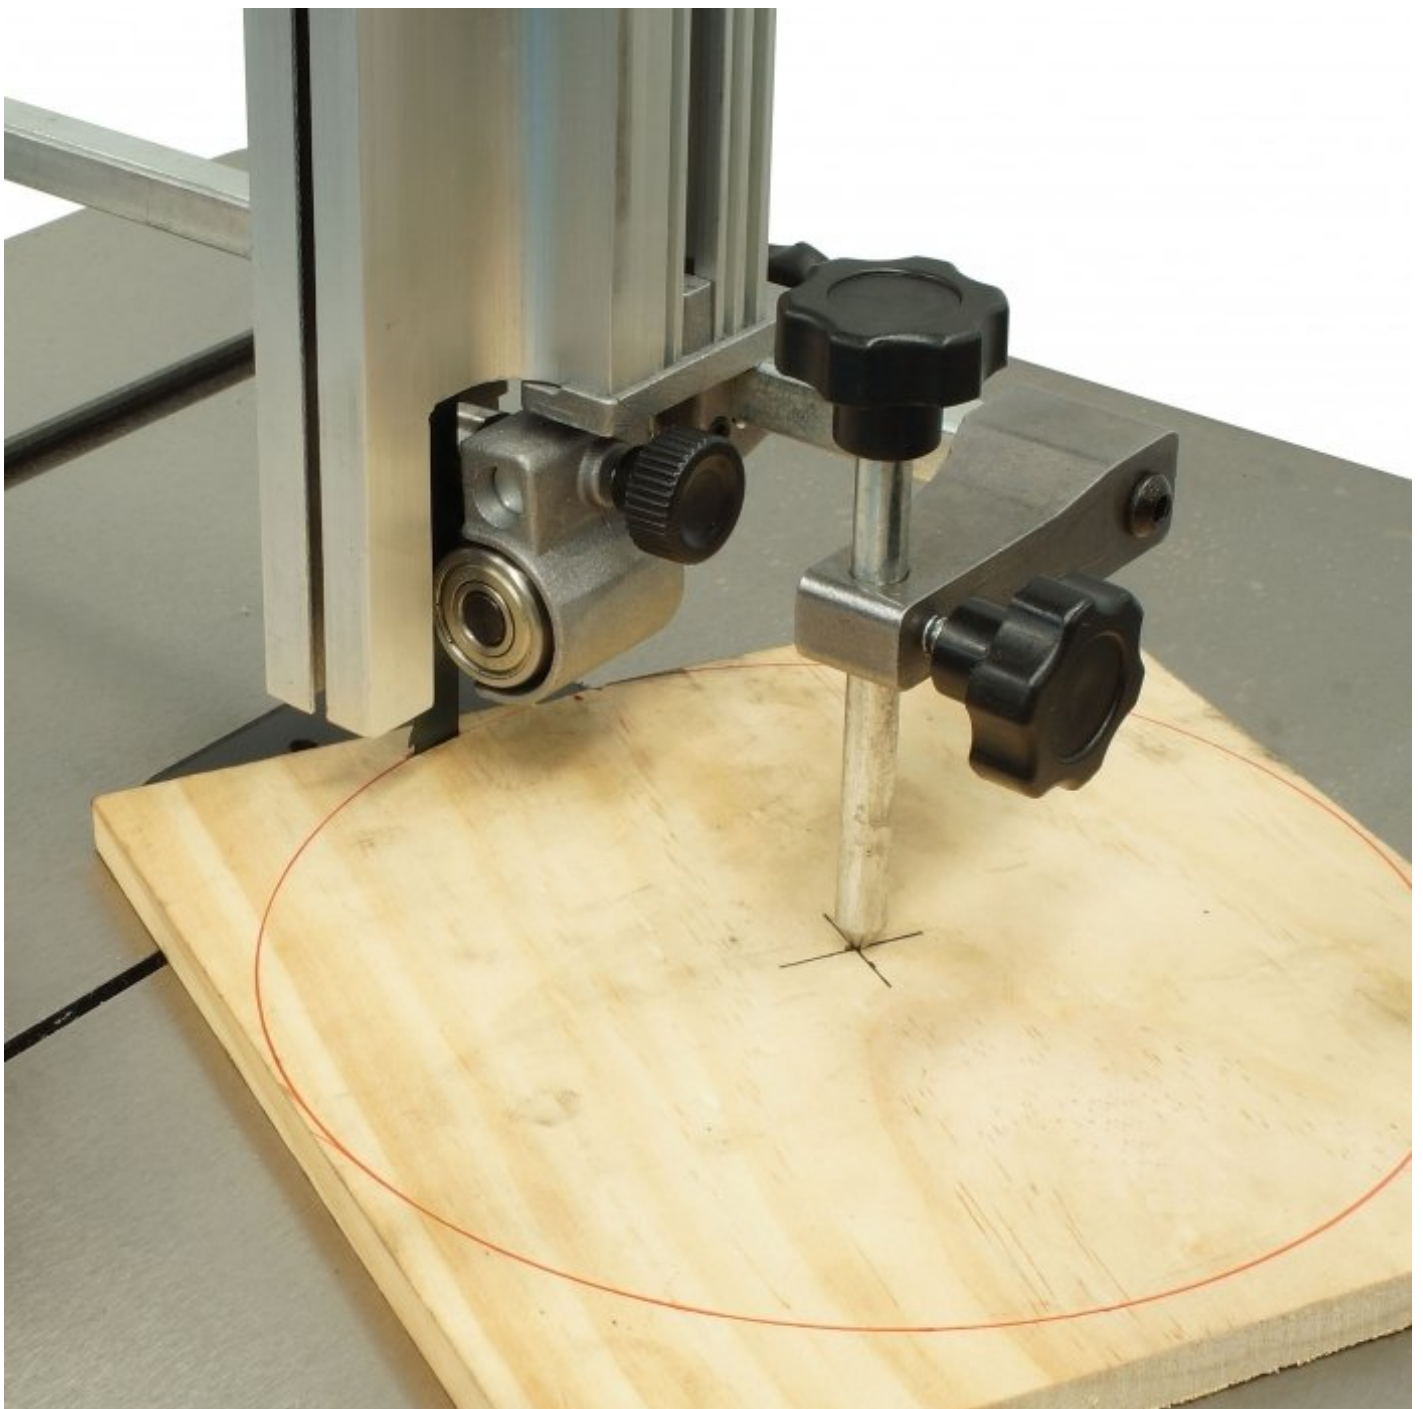

**HAFCO-WOODMASTER CCA-310**

**Circle Cutting Attachment**

**110 - 730mm Circle Capacity**

## HAFCO-WOODMASTER Circle Cutting Attachment CCA-310

Watch Video Web Image

Shown On BP 310 Wood Bandsaw

Circle Cutting Attachment

### Description

This attachment with your wood band saw makes cutting circles on timber boards very quick and accurate as shown.

### Features

- Adjustable arm for different size circles
- Adjustable centre pin height
- Thumb lock screws