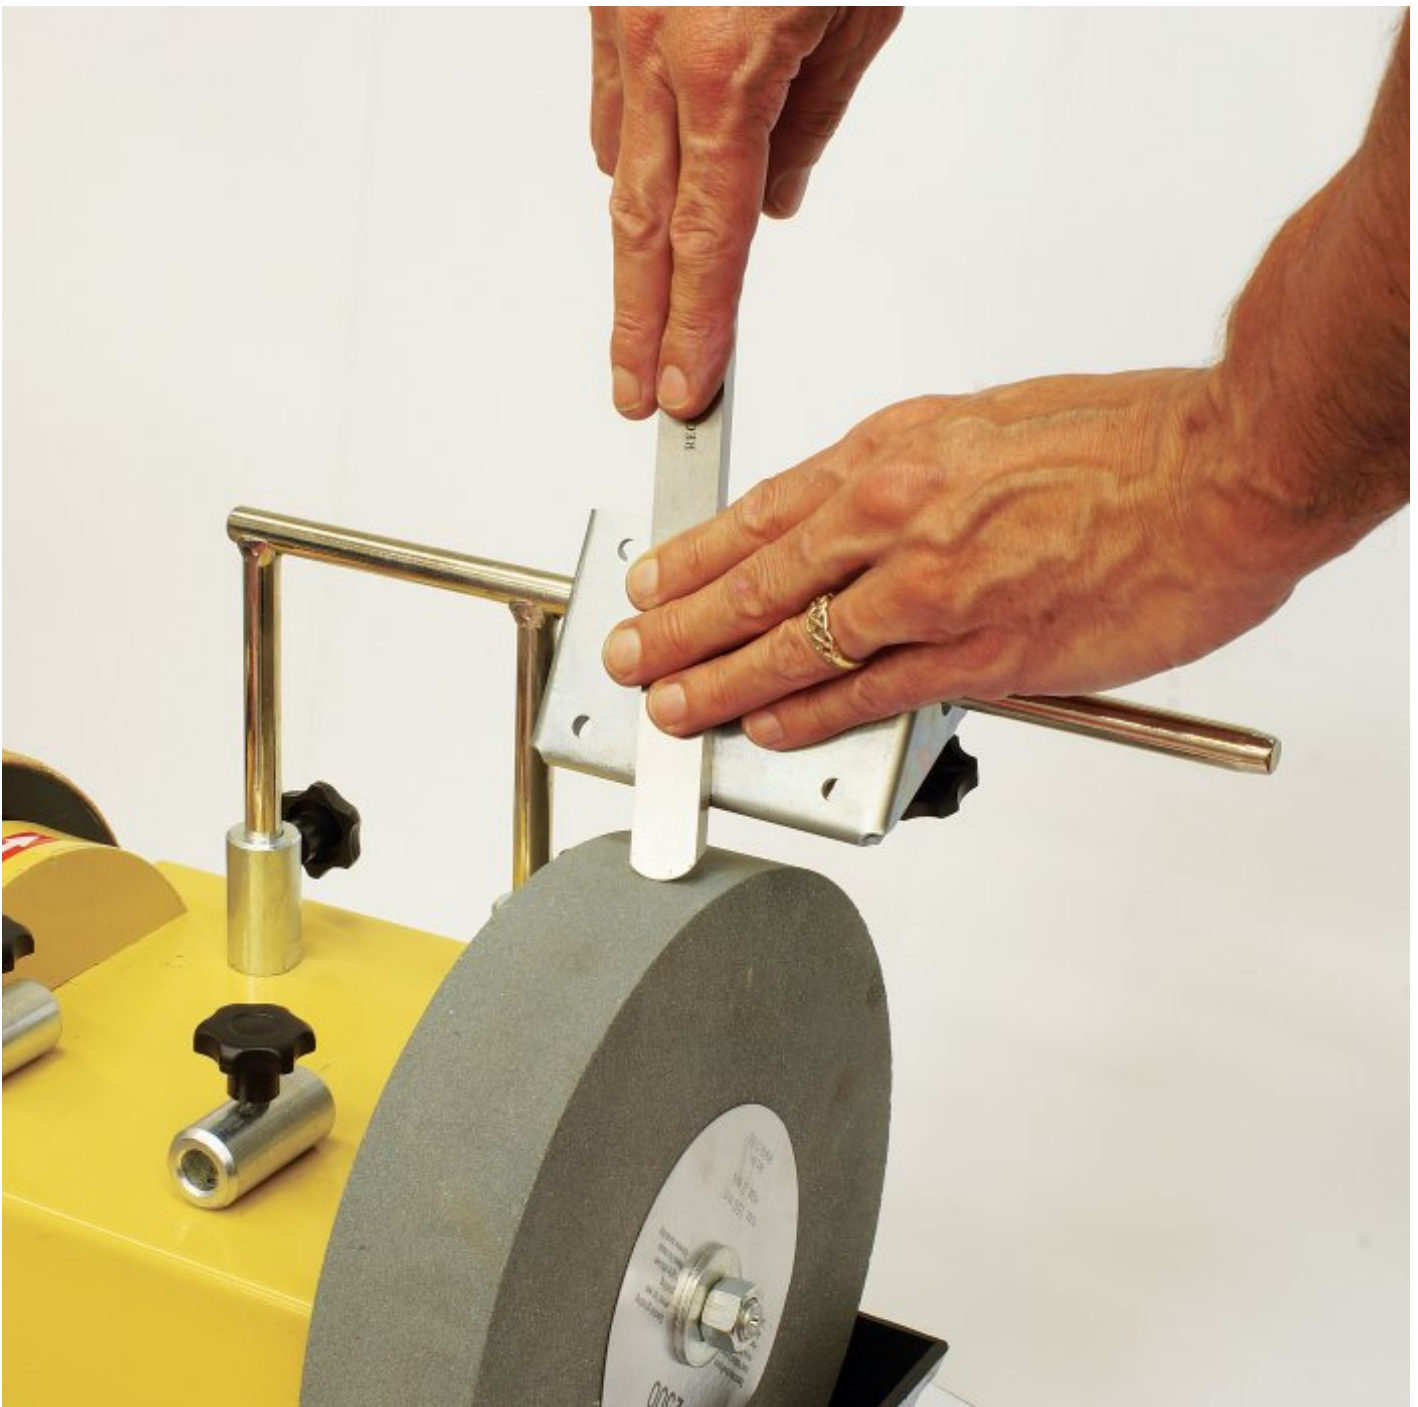

SCHEPPACH 89490718

Jig 110 Grinding Rest

Wetstone Grinder Accessories

SCHEPPACH Jig 110 Grinding Rest 89490718**Description**

WOOD TURNERS GRINDING REST
German design & technology

Features

- Jig 110 - Ideal for tools that are difficult to clamp

Specifications

ORDER CODE	W8646
Type	Grinding Rest JIG 110
Size (mm)	~