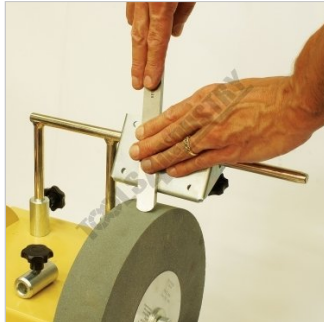

SCHEPPACH 7903200001

Jig 55, 110 & Stone Grader Wood Turners Sharpening Kit - 3 Piece Set

Wetstone Grinder Accessories

SCHEPPACH Jig 55, 110 & Stone Grader Wood Turners Sharpening Kit - 3 Piece Set 7903200001

Shown With Jig Numbers

Jig 55

Jig 110

Stone Grader

Description

WOOD TURNERS SHARPENING KIT
German design & technology

Features

- Jig 55 - Grinds oblique edges, hollow chisels and planer blades
- Jig 110 - Ideal for tools that are difficult to clamp
- Stone Grader - Changes the grains for particularly fine abrasion, the other side making it rough again