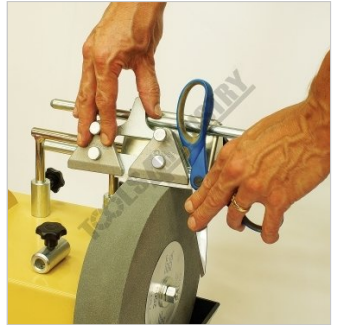

**SCHEPPACH 7903200002**

**Jig 40, 120, 160 Household Sharpening Kit - 3 Piece Set**

**Wetstone Grinder Accessories**

**SCHEPPACH Jig 40, 120, 160 Household Sharpening Kit - 3 Piece Set 7903200002**

Shown With Jig Numbers

Jig 40

Jig 120

Jig 160

**Description**

HOUSE HOLD SHARPENING KIT  
German design & technology

**Features**

- Jig 40 is the perfect attachment for axes with a blade up to 170mm
- Jig 120 is designed for knives with blade length of 100 to 200mm
- Jig 160 is designed for scissors and hedge shears