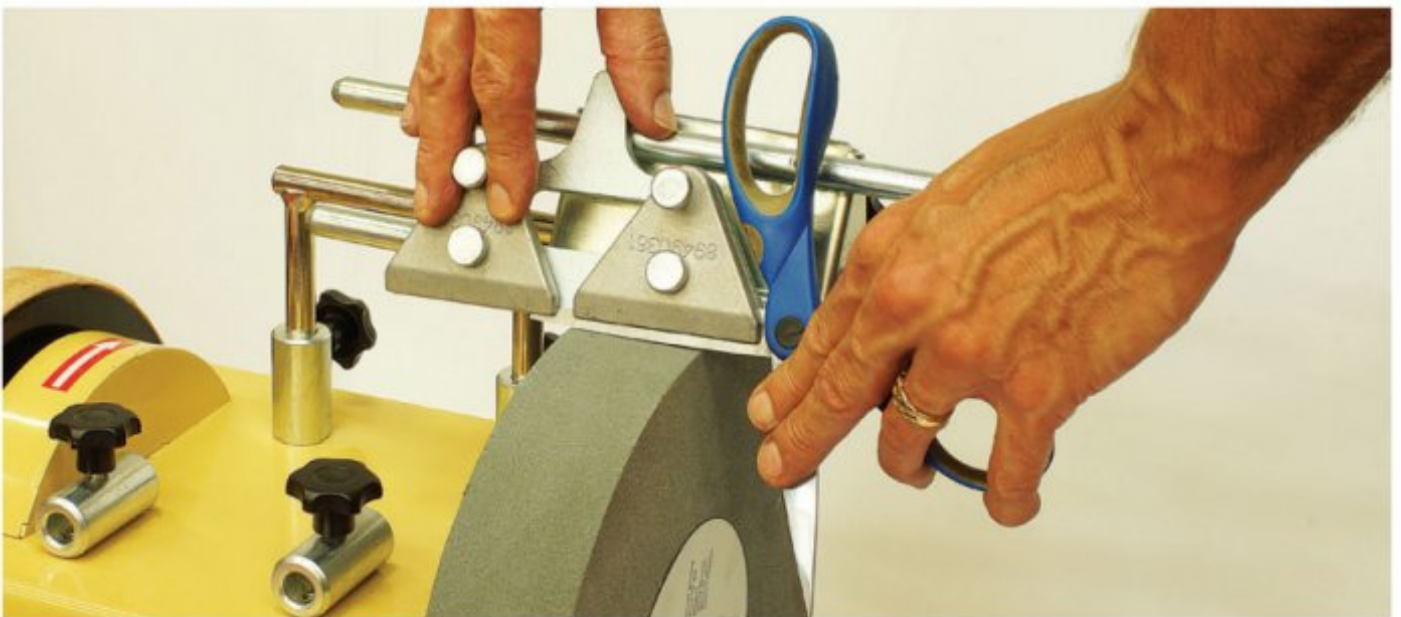

**SCHEPPACH 7903200002**

**Jig 40, 120, 160 Household Sharpening Kit - 3 Piece Set**

**Wetstone Grinder Accessories**

**SCHEPPACH Jig 40, 120, 160 Household Sharpening Kit - 3 Piece Set 7903200002**

Shown With Jig Numbers

Jig 40

Jig 120

Jig 160

**Description**

HOUSE HOLD SHARPENING KIT  
German design & technology

**Features**

- Jig 40 is the perfect attachment for axes with a blade up to 170mm
- Jig 120 is designed for knives with blade length of 100 to 200mm
- Jig 160 is designed for scissors and hedge shears