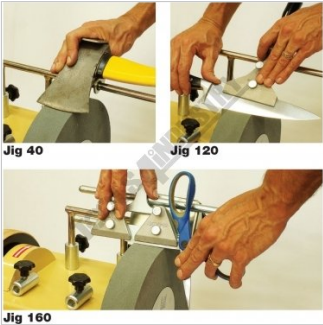

**SCHEPPACH 7903200002**

**Jig 40, 120, 160 Household Sharpening Kit - 3 Piece Set**

**Wetstone Grinder Accessories**

**SCHEPPACH Jig 40, 120, 160 Household Sharpening Kit - 3 Piece Set 7903200002**

Shown With Jig Numbers

Jig 40

Jig 120

Jig 160

**Description**

HOUSE HOLD SHARPENING KIT  
German design & technology

**Features**

- Jig 40 is the perfect attachment for axes with a blade up to 170mm
- Jig 120 is designed for knives with blade length of 100 to 200mm
- Jig 160 is designed for scissors and hedge shears