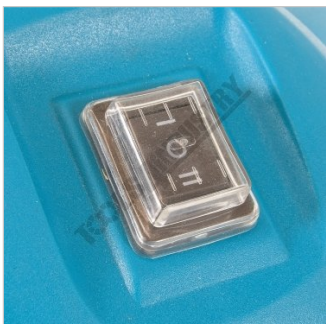

240V Power Socket

Top Carry Handle

Quick Connect Hose

Quick Action Clamps

Shown With Head Apart

Accessory Storage

Accessory Storage Rear

Rear Wheels

Front Swivel Wheels

Power Switch

Includes Hose Attachments

Accessories Included

HAFCO Workshop Wet and Dry Vacuum Cleaner WDV-3P**Description**

The WDV-3P wet & dry vacuum system has a unique automatic on/off cycle that's activated with your *(250W minimum) power tool switch when its connected into the power socket located on the front panel.

Features

- Suits home or garage workshop applications
- Ø320mm x 30 litre stainless steel tank
- 1500mm length hose with extendable wand
- 17.5Kpa suction pressure
- 1700 litre per minute air flow
- Portable on wheels
- Suitable for fine dust applications
- External 240V-10amp power socket
- Auto-switched 240V-10amp power socket for power tools*
- 1200W 240V motor

Specifications

ORDER CODE	V504
MODEL	WDV-3P
Type	Wet & Dry
Tank Size (Litre)	30
Motor Power (W)	1200
Voltage (V)	240
Nett Weight (kg)	7.5