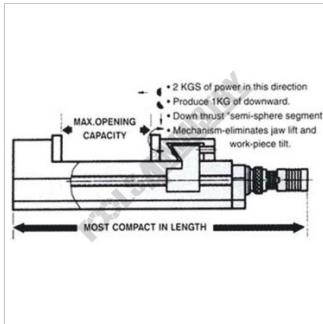

SAFEWAY CHV-200V

Safeway Compact Hydraulic Vice

200mm Jaw Width

SAFEMET Precision Compact Hydraulic Vice CHV-200V

Insert

Front View

Low View

Description

Safemet Precision 200mm Compact Hydraulic Vice for use where precise work holding is required is a restricted space.

Features

- Precision ground on all surfaces
- Flame-hardened bed to HRC 45
- Semi-sphere to eliminate jaw lift
- Swarf covers over leadscrew
- Toleranced for use as matched pairs

Specifications

ORDER CODE	V323
MODEL	CHV-200V
Jaw Width (mm)	200
D - Jaw Width (mm)	201
J - Jaw Opening (mm)	280
J1 - Jaw Opening with Optional Jaws (mm)	280 - 360
J2 - Jaw Opening with Optional Jaws (mm)	280 - 420
J3 - Jaw Opening with Optional Jaws (mm)	280 - 540
K - Jaw Height (mm)	63
Pressure (kgf)	7000
A (mm)	705
B (mm)	570
C (mm)	135
E (mm)	170
F (mm)	173
G (mm)	90
H (mm)	18
I (mm)	150
L (mm)	22
M (mm)	125
N (mm)	18
P (mm)	14

SAFEWAY Safeway Compact Hydraulic Vice CHV-200V

X (mm)	82
Y (mm)	110
Nett Weight (kg)	80