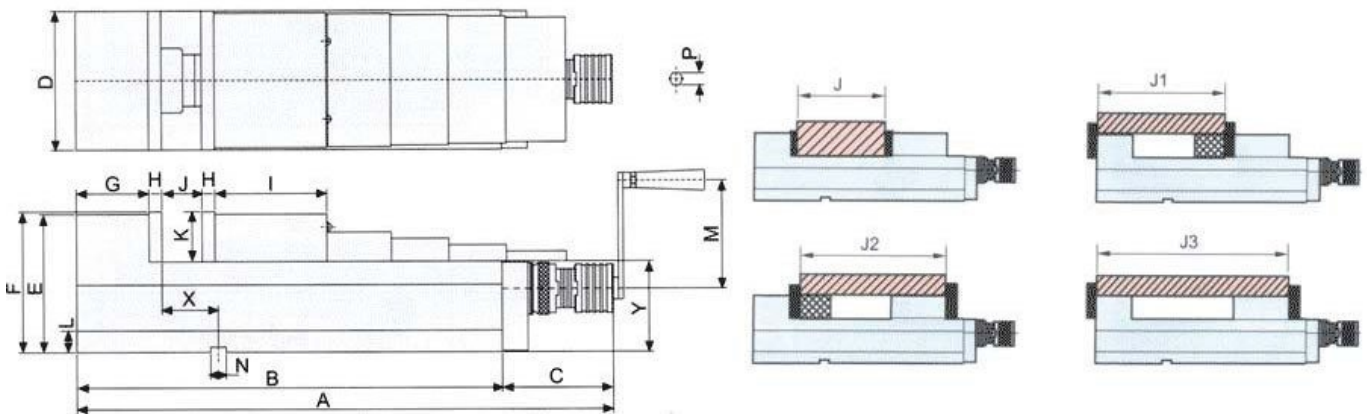

SAFEWAY CHV-130V

Safeway Compact Hydraulic Vice

130mm Jaw Width

SAFEWAY Safeway Compact Hydraulic Vice CHV-130V

Shown with Handle

Insert

Description

Safeway Precision 130mm Compact Hydraulic Vice for use where precise work holding is required is a restricted space.

Features

- Precision ground on all surfaces
- Flame-hardened bed to HRC 45
- Semi-sphere to eliminate jaw lift
- swarf covers over leadscrew
- Toleranced for use as matched pairs

Specifications

ORDER CODE	V321
MODEL	CHV-130V
Jaw Width (mm)	130
D - Jaw Width (mm)	131
J - Jaw Opening (mm)	180

SAFEWAY Safeway Compact Hydraulic Vice CHV-130V

J1 - Jaw Opening with Optional Jaws (mm)	180 - 240
J2 - Jaw Opening with Optional Jaws (mm)	180 - 290
J3 - Jaw Opening with Optional Jaws (mm)	180 - 380
K - Jaw Height (mm)	52
Pressure (kgf)	4500
A (mm)	540
B (mm)	405
C (mm)	135
E (mm)	147
F (mm)	150
G (mm)	70
H (mm)	15
I (mm)	115
L (mm)	22
M (mm)	125
N (mm)	18
P (mm)	14
X (mm)	65
Y (mm)	95
Nett Weight (kg)	37