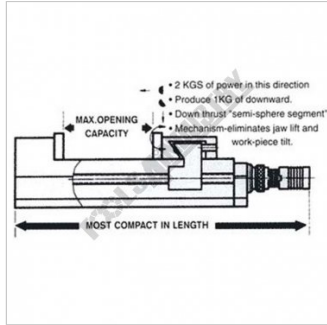

SAFEWAY CHV-130V

Safeway Compact Hydraulic Vice

130mm Jaw Width

SAFEWAY Safeway Compact Hydraulic Vice CHV-130V

Shown with Handle

Insert

Description

Safeway Precision 130mm Compact Hydraulic Vice for use where precise work holding is required is a restricted space.

Features

- Precision ground on all surfaces
- Flame-hardened bed to HRC 45
- Semi-sphere to eliminate jaw lift
- swarf covers over leadscrew
- Toleranced for use as matched pairs

Specifications

ORDER CODE	V321
MODEL	CHV-130V
Jaw Width (mm)	130
D - Jaw Width (mm)	131
J - Jaw Opening (mm)	180

SAFEWAY Safeway Compact Hydraulic Vice CHV-130V

J1 - Jaw Opening with Optional Jaws (mm)	180 - 240
J2 - Jaw Opening with Optional Jaws (mm)	180 - 290
J3 - Jaw Opening with Optional Jaws (mm)	180 - 380
K - Jaw Height (mm)	52
Pressure (kgf)	4500
A (mm)	540
B (mm)	405
C (mm)	135
E (mm)	147
F (mm)	150
G (mm)	70
H (mm)	15
I (mm)	115
L (mm)	22
M (mm)	125
N (mm)	18
P (mm)	14
X (mm)	65
Y (mm)	95
Nett Weight (kg)	37