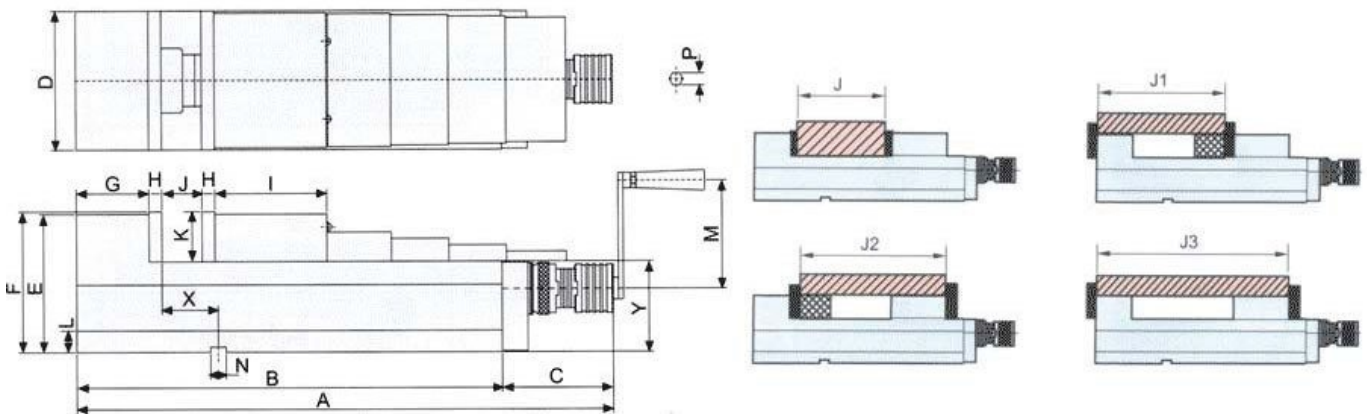

### Description

Safeway Precision 100mm Compact Hydraulic Vice for use where precise work holding is required in a restricted space.

### Features

- Precision ground on all surfaces
- Flame-hardened bed to HRC 45
- Semi-sphere to eliminate jaw lift
- swarf covers over leadscrew
- Toleranced for use as matched pairs

### Specifications

<b>ORDER CODE</b>	V320
<b>MODEL</b>	CHV-100V
<b>Jaw Width (mm)</b>	100
<b>D - Jaw Width (mm)</b>	101
<b>J - Jaw Opening (mm)</b>	125

**SAFEWAY Safeway Compact Hydraulic Vice CHV-100V**