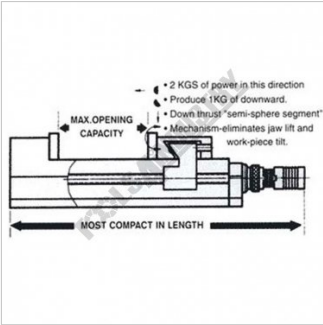

**SAFEWAY CHV-100V**

**Safeway Compact Hydraulic Vice**

**100mm Jaw Width**

## SAFeway Safeway Compact Hydraulic Vice CHV-100V

Insert

### Description

Safeway Precision 100mm Compact Hydraulic Vice for use where precise work holding is required in a restricted space.

### Specifications

<b>ORDER CODE</b>	V320
<b>MODEL</b>	CHV-100V
<b>Jaw Width (mm)</b>	100
<b>D - Jaw Width (mm)</b>	101
<b>J - Jaw Opening (mm)</b>	125

**SAFEWAY Safeway Compact Hydraulic Vice CHV-100V**