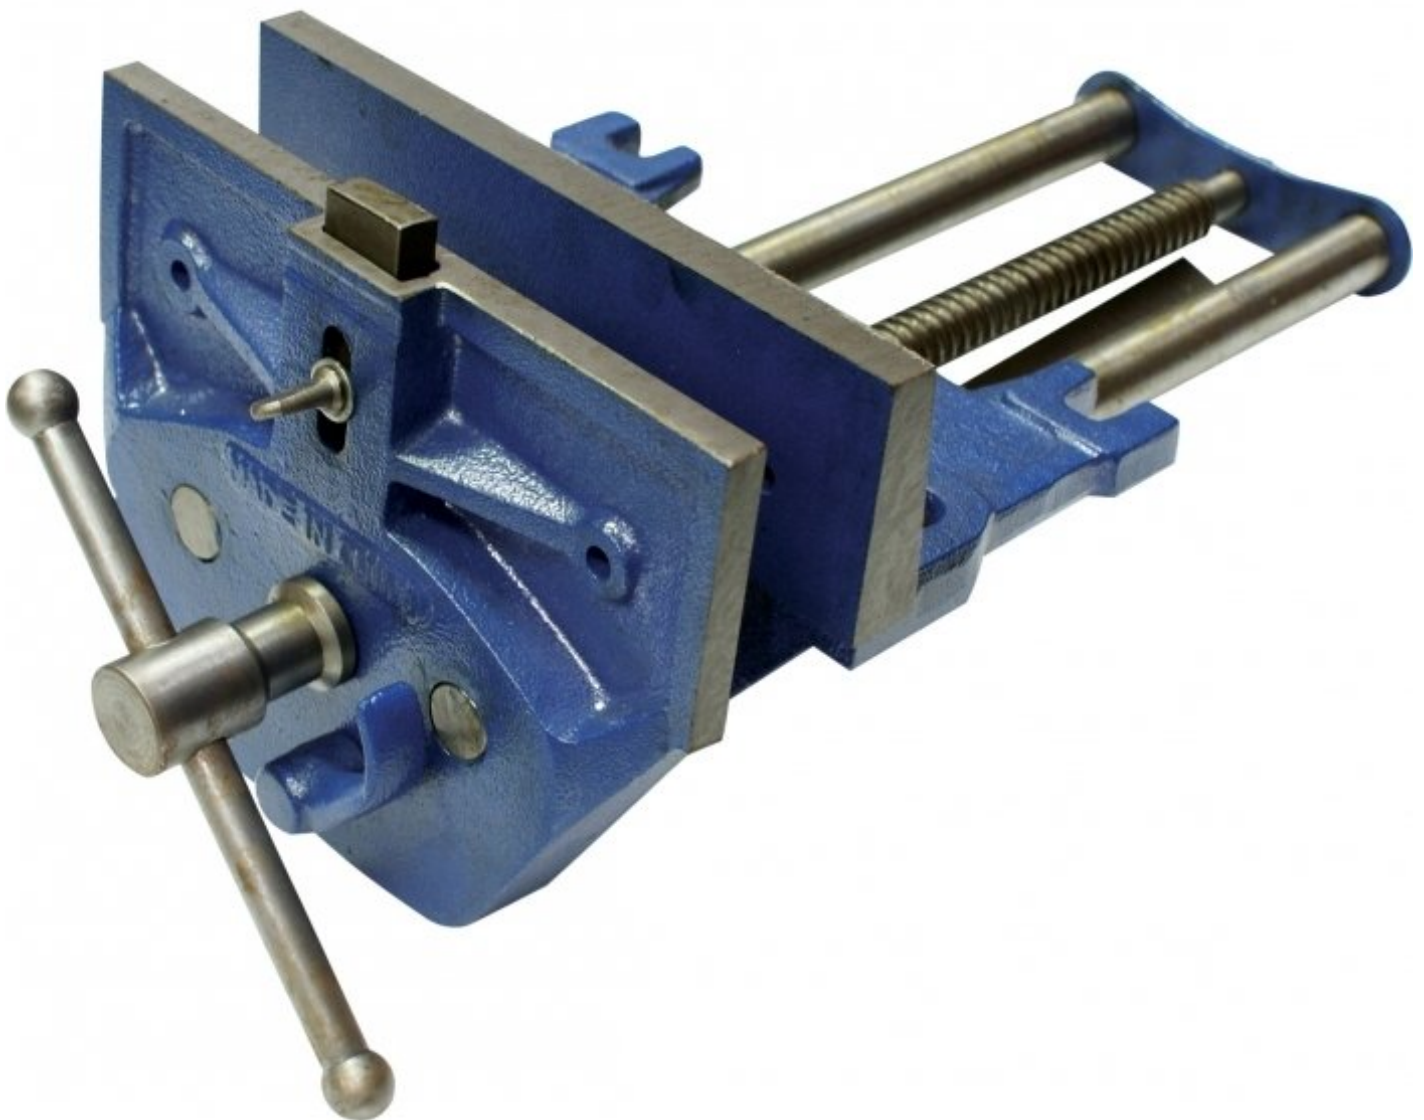

**HAFCO WV-180**

**Wood Working Vice**

**178mm Jaw Width**

### Description

Well built traditional carpenter's vices complete with automatic quick release and front dog that's well engineered and finished. Ideally the jaws should be lined with hard wood and fitted to the bench so that the rear jaw is in line with both the face and top of the bench.

### Features

- Cast iron construction
- 203mm maximum opening
- Quick action dog-release
- Polished guide rods
- Mounts under bench

### Specifications

<b>ORDER CODE</b>	V187
<b>MODEL</b>	WV-180
<b>Type</b>	Under Bench Vice with Quick Release
<b>Jaw Width (mm)</b>	178
<b>Maximum Opening (mm)</b>	203
<b>Nett Weight (kg)</b>	9.5