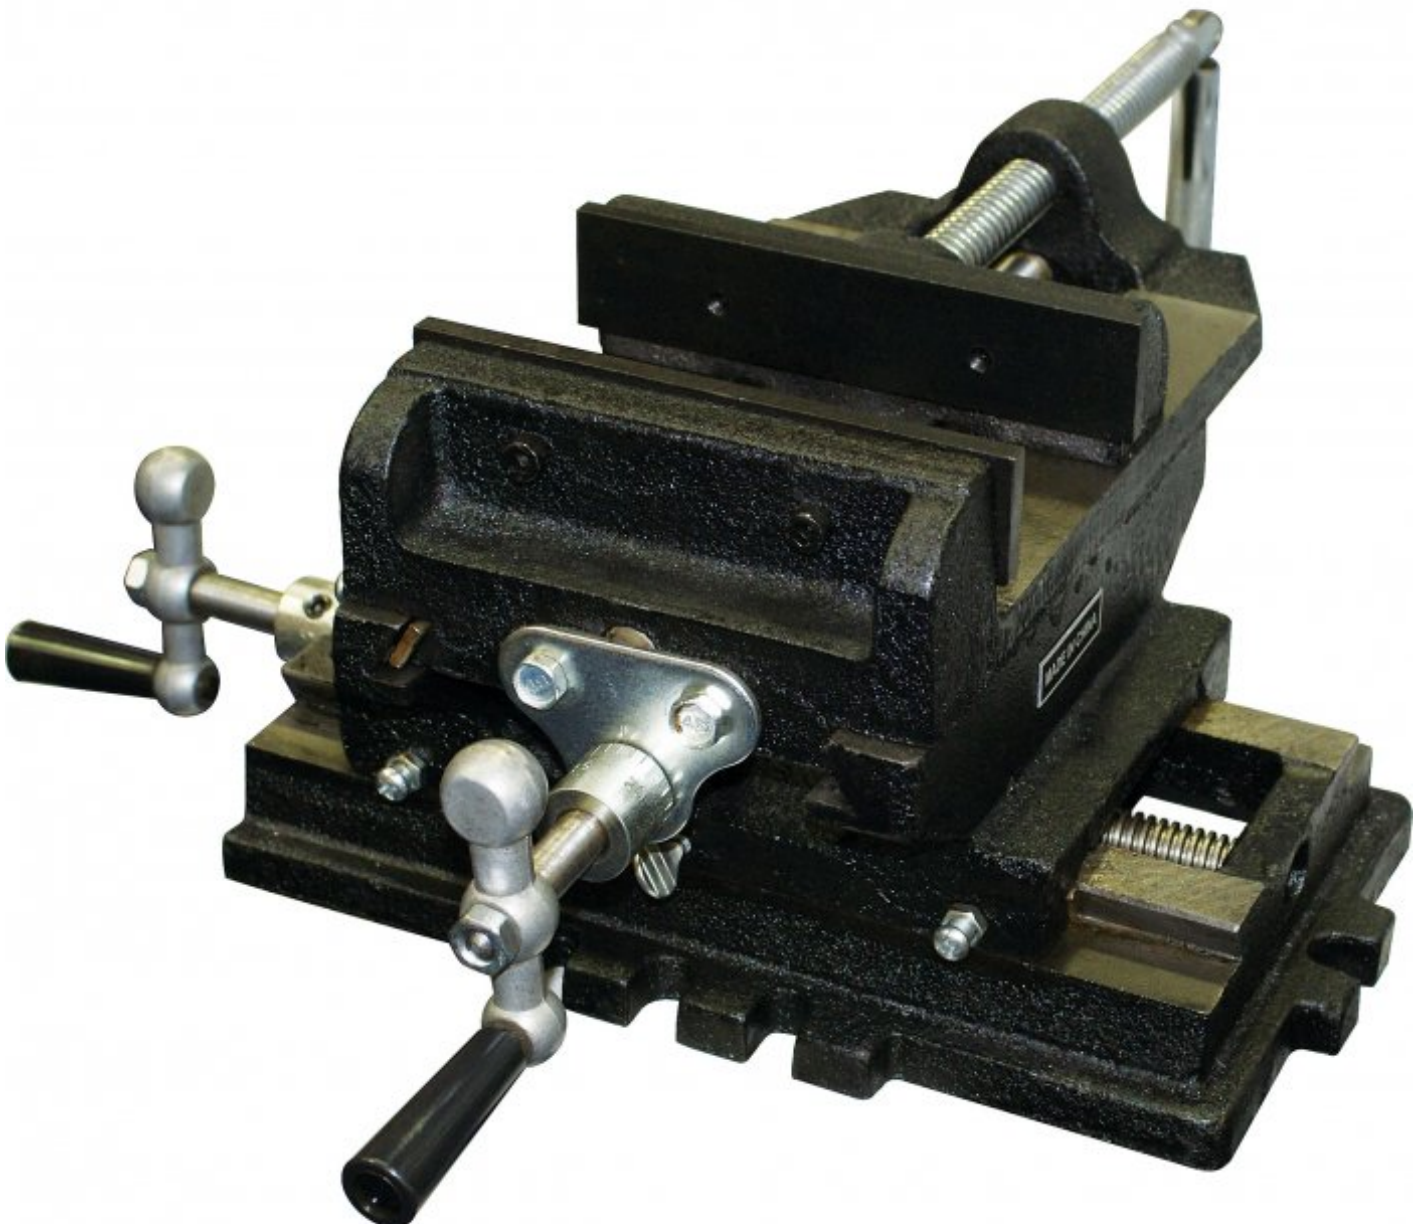

HAFCO

Compound Drill Vice

150mm Jaw Width

HAFCO Compound Drill Vice

Right View

Left View

Description

Cast iron body

Features

- Adjustable slides

Specifications

ORDER CODE	V122
Jaw Width (mm)	150
Travel (mm)	203 x 152
Jaw Opening (mm)	150
Jaw Depth (mm)	40
Nett Weight (kg)	17