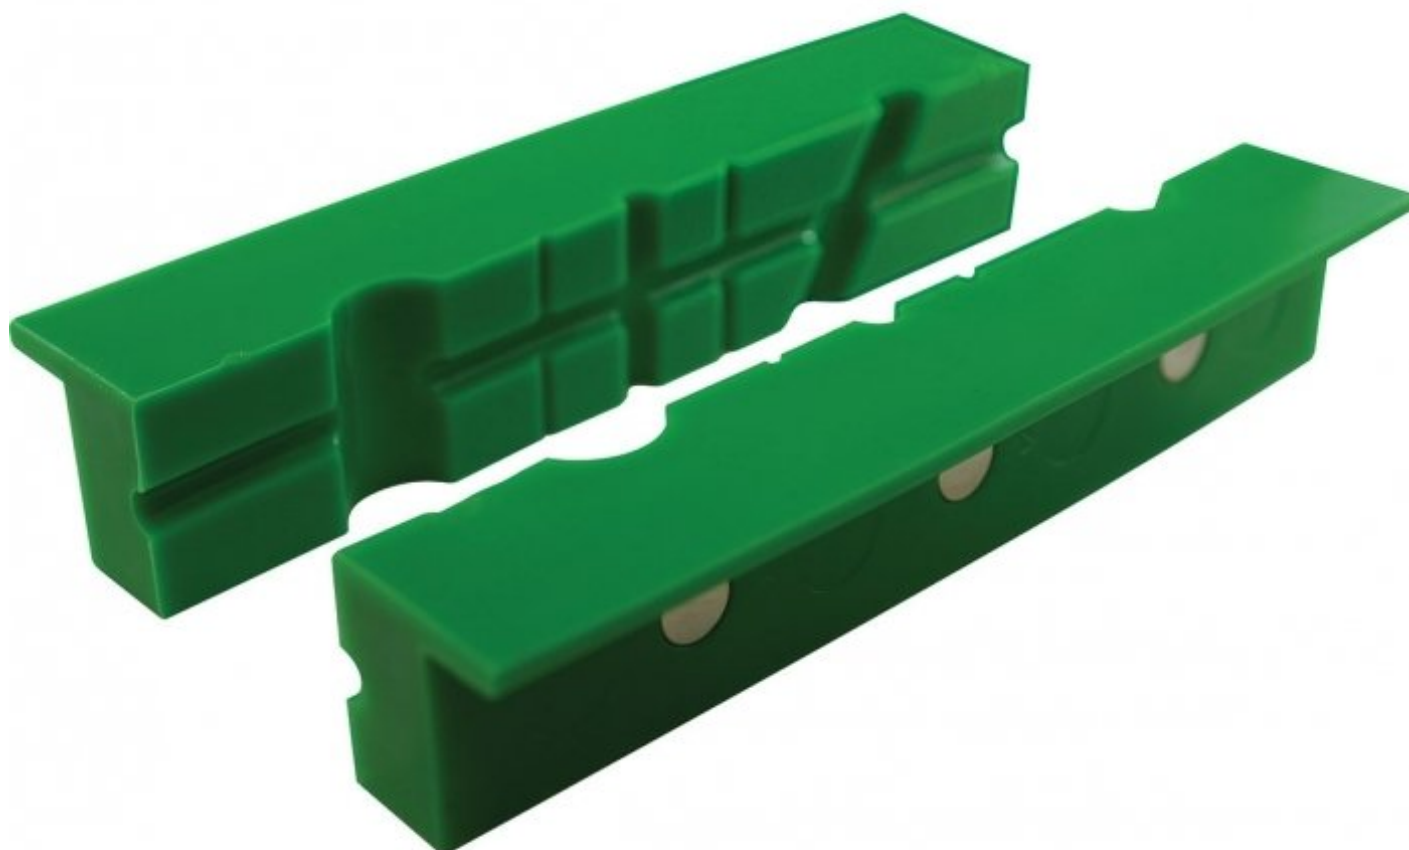

TOOLMASTER

Plastic Magnetic Soft Jaws

Multigrip

TOOLMASTER Plastic Magnetic Soft Jaws

Description

150mm Multigrip Soft Jaws with Magnetic Backing, (Thermoplastic Polyurethane)

Features

- Multigrip allows of holding round horizontal or vertical
- Easy to use. Simply place over existing jaws
- Protects work piece from scoring or marking
- Magnetic strip holds jaws in place
- Supplied as a pair

Specifications

ORDER CODE	V0546
Size (mm)	150
Jaw Type	Plastic
Face Type	Plastic Multigrip