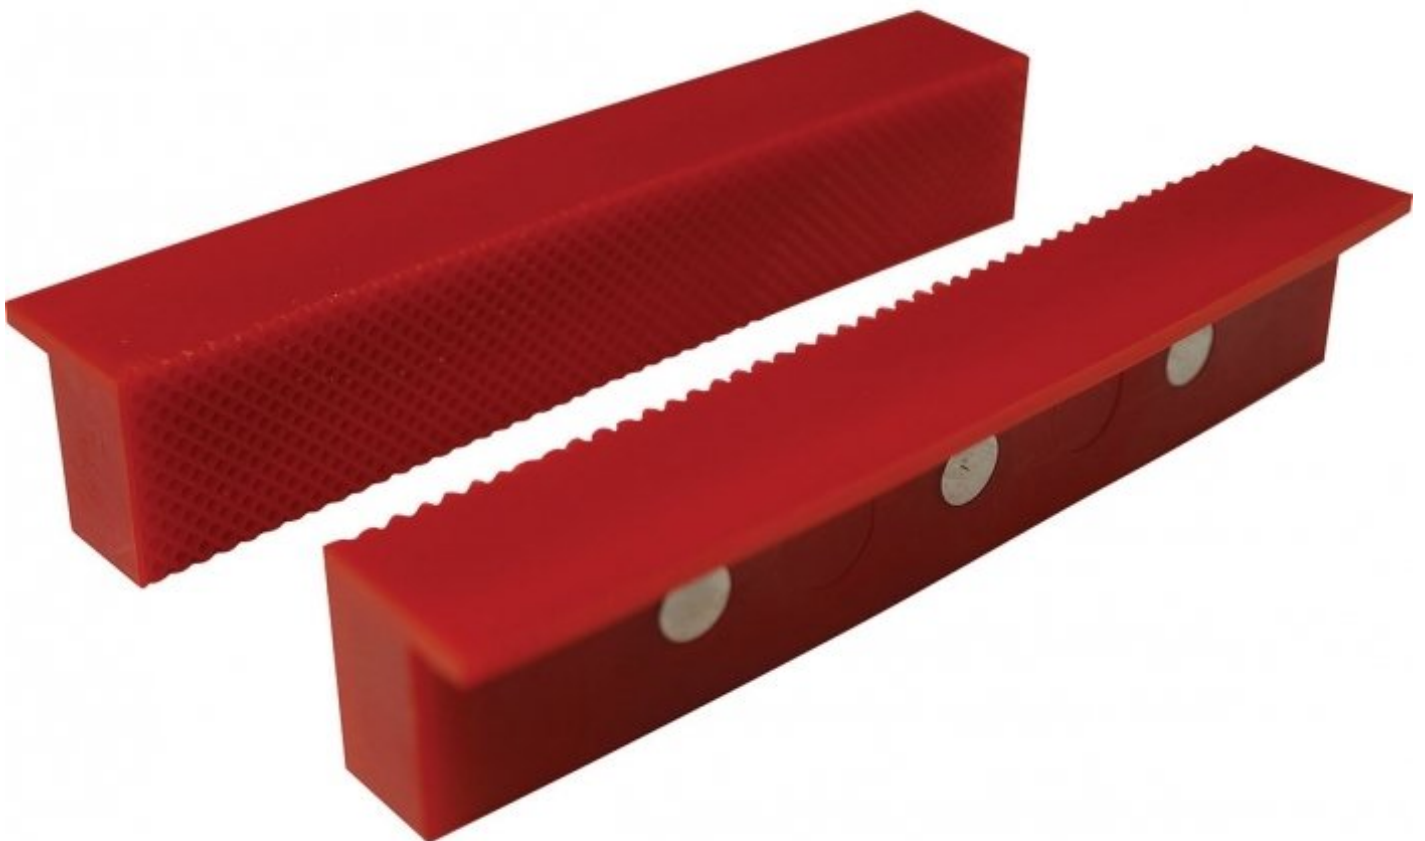

TOOLMASTER

Plastic Magnetic Soft Jaws

Standard Serrated Face

TOOLMASTER Plastic Magnetic Soft Jaws

Description

150mm Standard Serrated Face Soft Jaws with Magnetic Backing, (Thermoplastic Polyurethane)

Features

- Easy to use. Simply place over existing jaws
- Protects work piece from scoring or marking
- Magnetic back holds jaws in place
- Supplied as a pair

Specifications

ORDER CODE	V0542
Size (mm)	150
Jaw Type	Plastic
Face Type	Plastic Serrated Face