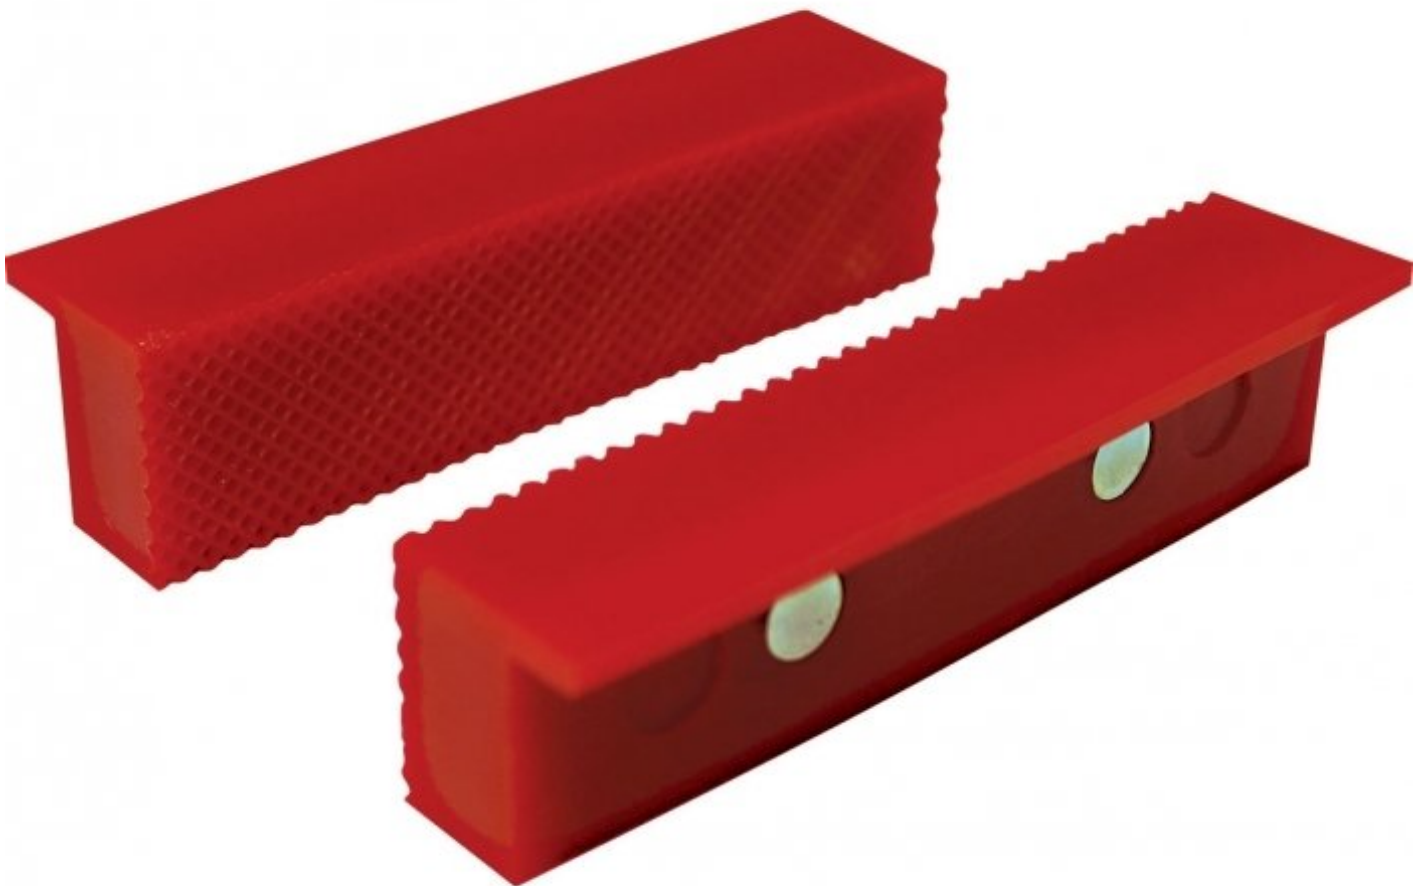

TOOLMASTER

Plastic Magnetic Soft Jaws

Standard Serrated Face

TOOLMASTER Plastic Magnetic Soft Jaws

Description

100mm Standard Serrated Face Soft Jaws with Magnetic Backing, (Thermoplastic Polyurethane)

Features

- Easy to use. Simply place over existing jaws
- Protects work piece from scoring or marking
- Magnetic back holds jaws in place
- Supplied as a pair

Specifications

ORDER CODE	V054
Size (mm)	100
Jaw Type	Plastic
Face Type	Plastic Serrated Face