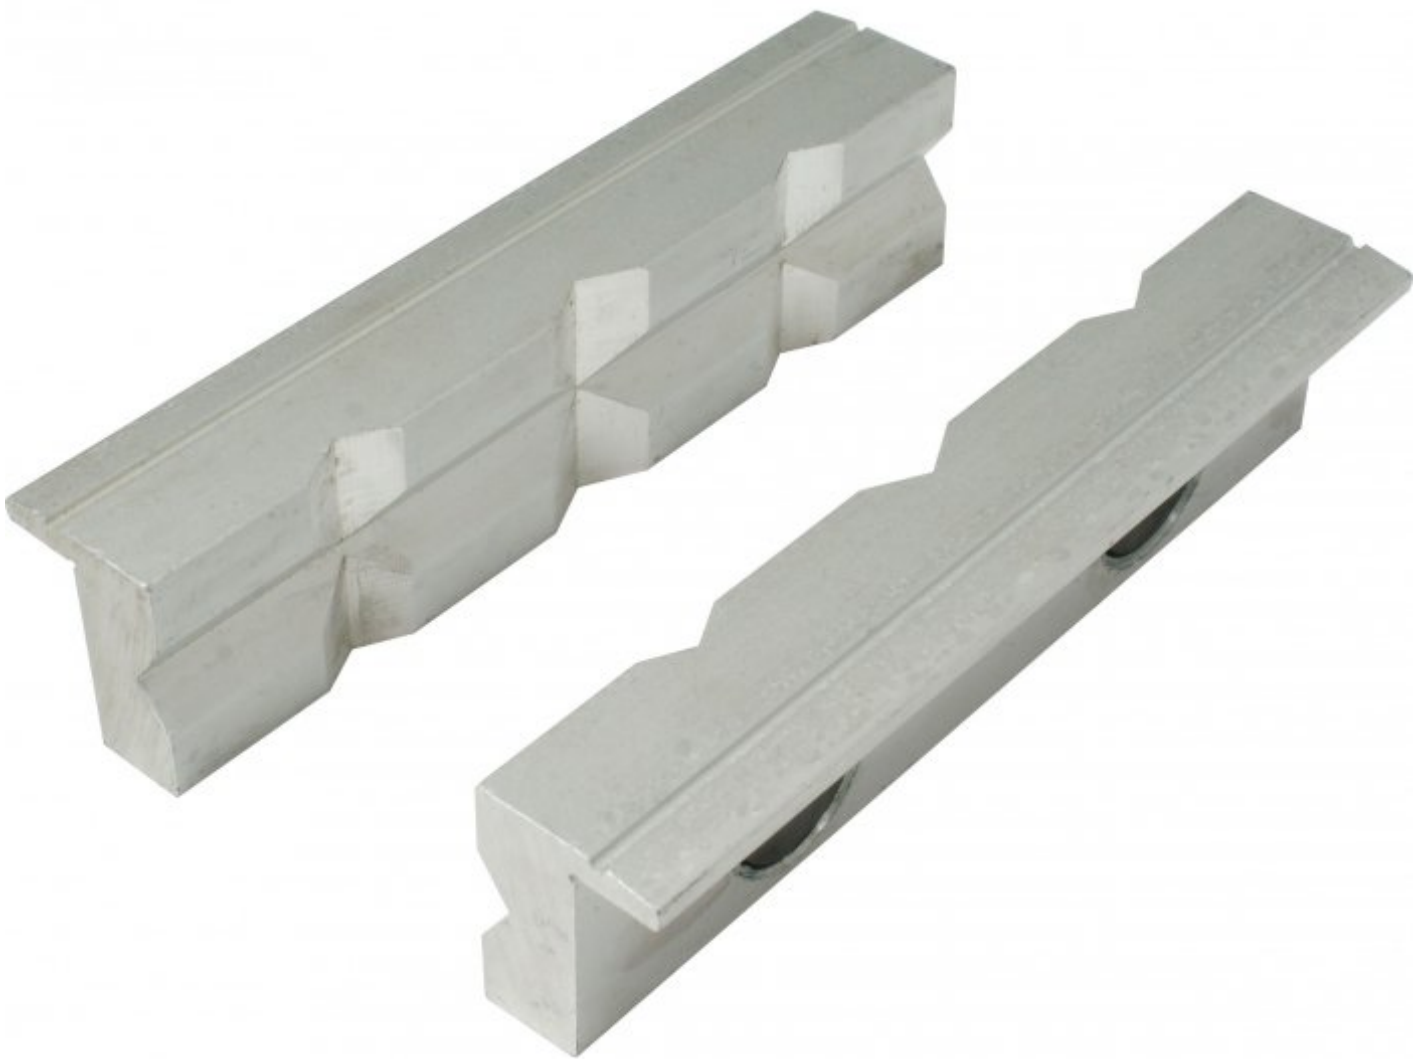

TOOLMASTER

Aluminium Magnetic Soft Jaws

Aluminium Prism Face

TOOLMASTER Aluminium Magnetic Soft Jaws

2xMagnets

Packaging

Description

Prism face aluminium soft jaws come with 2 magnetic tabs to ensure jaws remain fixed to the vice

Features

- Easy to use. Simply place over existing jaws
- Protects work piece from scoring or marking
- 2 Magnetic tabs holds jaws in place
- Supplied as a pair

Specifications

ORDER CODE	V0538
Size (mm)	125
Jaw Type	Aluminium
Face Type	Aluminium Prism Face