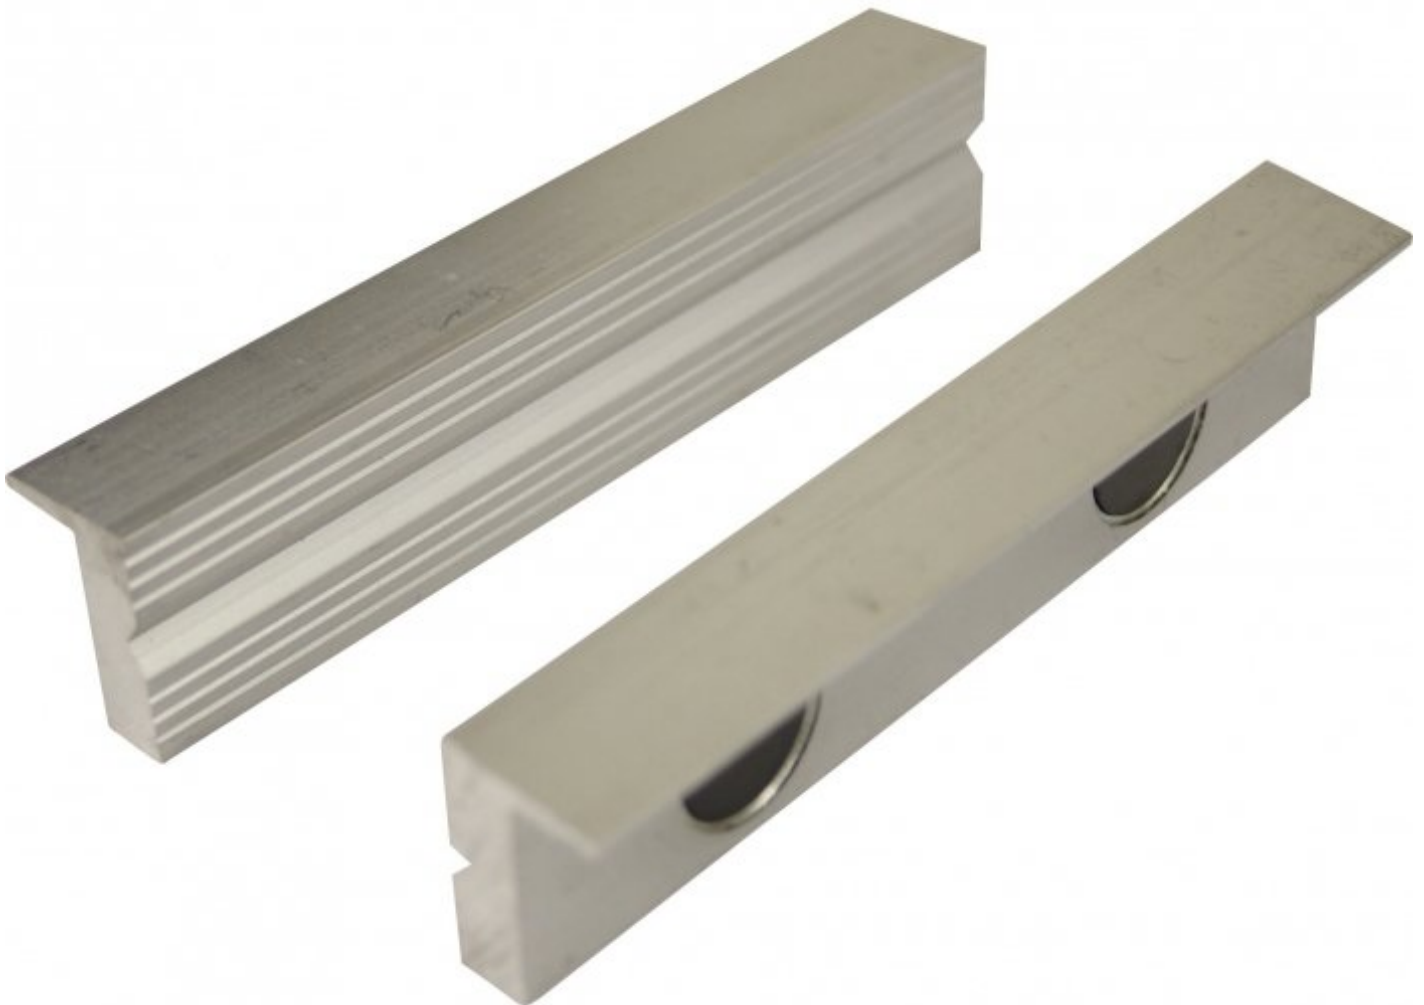

TOOLMASTER

Aluminium Magnetic Soft Jaws

Aluminium Face

TOOLMASTER Aluminium Magnetic Soft Jaws

Side View

Packaging

Description

Plain face aluminium soft jaws come with 2 magnetic tabs to ensure jaws remain fixed to the vice

Features

- Easy to use. Simply place over existing jaws
- Protects work piece from scoring or marking
- 2 Magnetic tabs holds jaws in place
- Supplied as a pair

Specifications

ORDER CODE	V0531
Size (mm)	125
Jaw Type	Aluminium
Face Type	Aluminium Face