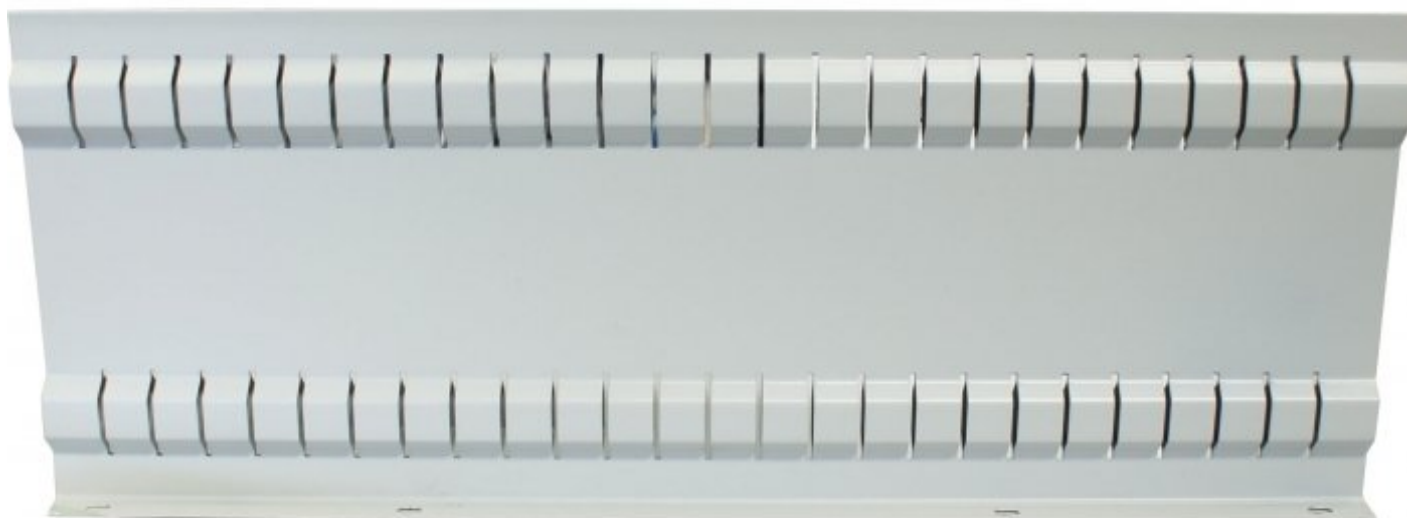

**HAFCO RL-200A**

**Slotted Rail**

**450 x 171mm**

## HAFCO Slotted Rail RL-200A

### Description

Suits Industrial Tooling Cabinets with 200mm Drawers

### Specifications

<b>ORDER CODE</b>	T788A
<b>MODEL</b>	RL-200A
<b>Type</b>	Slotted Rail
<b>Suits</b>	200mm Drawer Size
<b>Size</b>	450 x 171mm