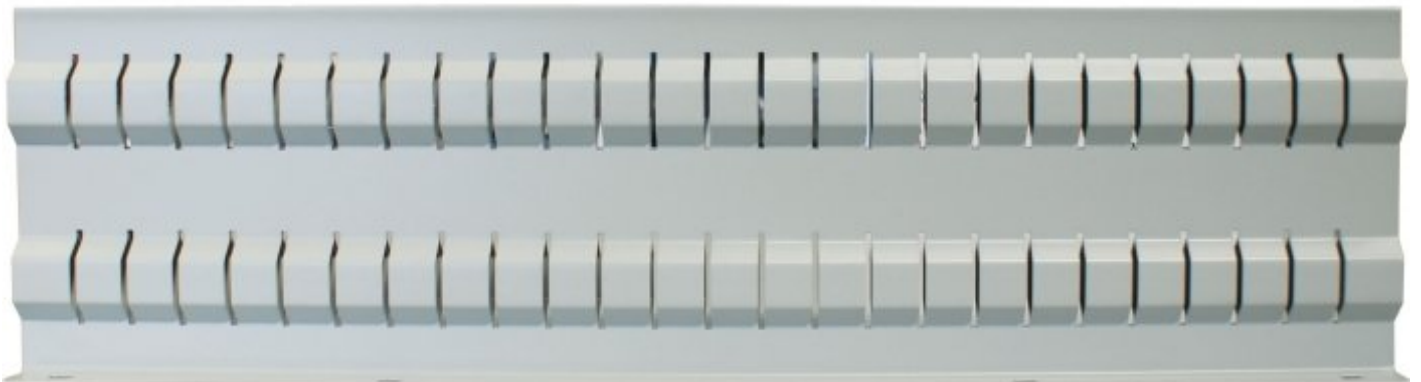

**HAFCO RL-150A**

**Slotted Rail**

**450 x 121mm**

## HAFCO Slotted Rail RL-150A

### Description

Suits Industrial Tooling Cabinets with 150mm Drawers

### Specifications

<b>ORDER CODE</b>	T787A
<b>MODEL</b>	RL-150A
<b>Type</b>	Slotted Rail
<b>Suits</b>	150mm Drawer Size
<b>Size</b>	450 x 121mm