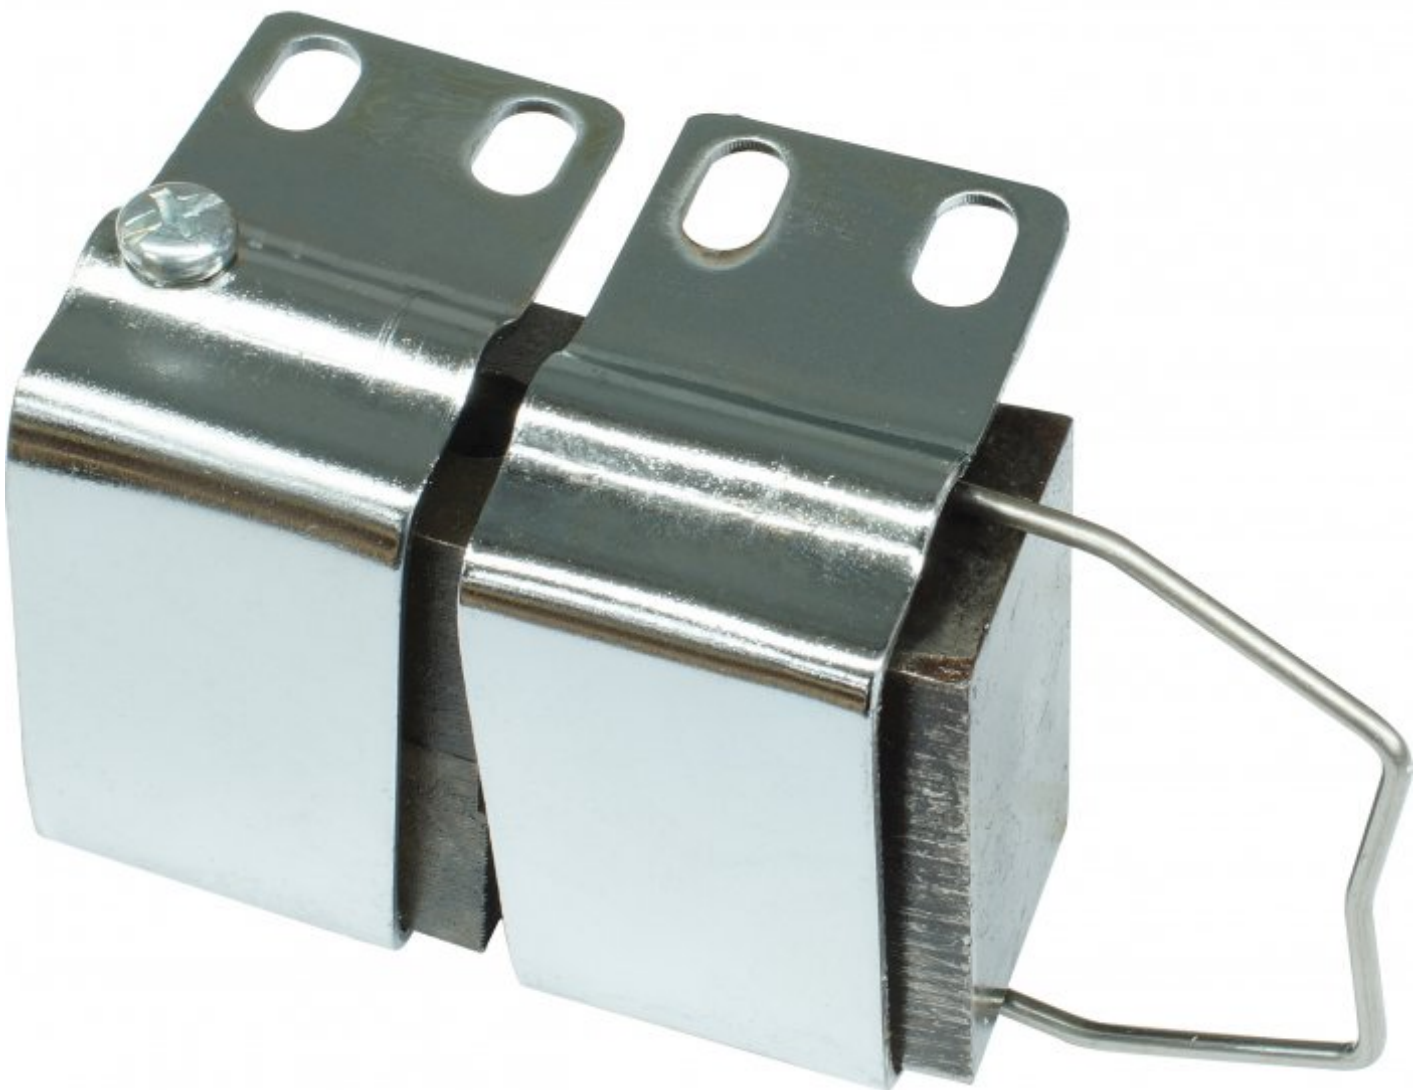

## METALMASTER SSTD-JAWS

Stretcher Die Set

1.6mm Mild Steel Capacity

**METALMASTER Stretcher Die Set SSTD-JAWS**

Stretcher Rear View

**Description**

Replacement Stretcher Die Set to suit Model SHST-1.6HD

**Features**

- Stretcher die set