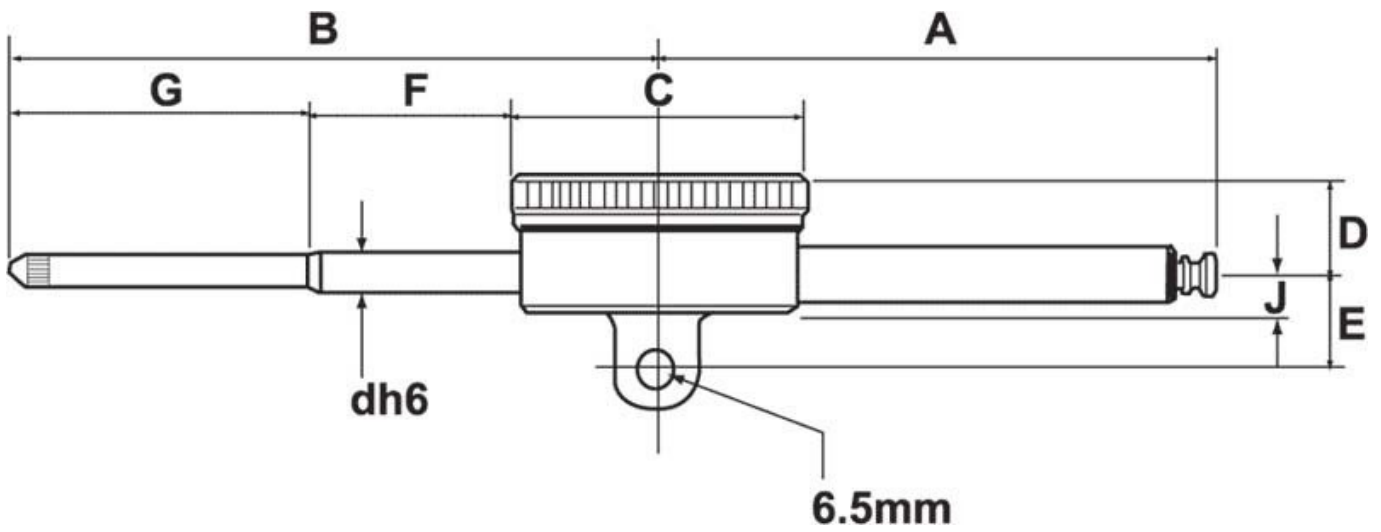

MEASUMAX 34-5105

Indicator - Long Range Dial

0-80mm

Measumax

MEASUMAX Indicator - Long Range Dial 34-5105

Features

- Steel Body with black & white steel bezel
- Shock proof movement
- Jeweled movement
- Steel back with lug
- Lifting screw and revolution counter
- Supplied in wooden case

Specifications

ORDER CODE	Q5105
Range (mm)	0 - 80mm
Graduations (mm)	0.01mm
A (mm)	138.4
B (mm)	168.4
C (mm)	58
D (mm)	19.2
E (mm)	19.3
F (mm)	51.3
G (mm)	88