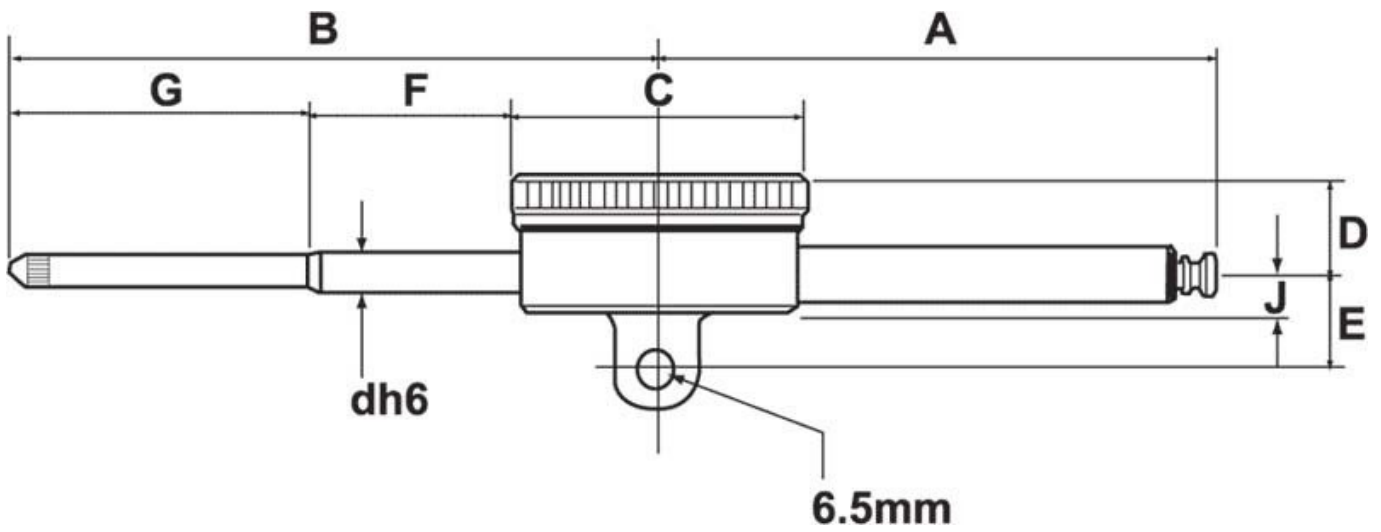

**MEASUMAX 34-510**

**Indicator - Long Range Dial**

**0-50mm**

**Measumax**

**MEASUMAX Indicator - Long Range Dial 34-510**

**Features**

- Steel Body with black & white steel bezel
- Shock proof movement
- Jeweled movement
- Steel back with lug
- Lifting screw and revolution counter
- Supplied in wooden case

**Specifications**

<b>ORDER CODE</b>	Q510
<b>Range (mm)</b>	0 - 50mm
<b>Graduations (mm)</b>	0.01mm
<b>A (mm)</b>	108.3
<b>B (mm)</b>	126.2
<b>C (mm)</b>	58
<b>D (mm)</b>	19.2
<b>E (mm)</b>	19.3
<b>F (mm)</b>	39.5
<b>G (mm)</b>	57.7