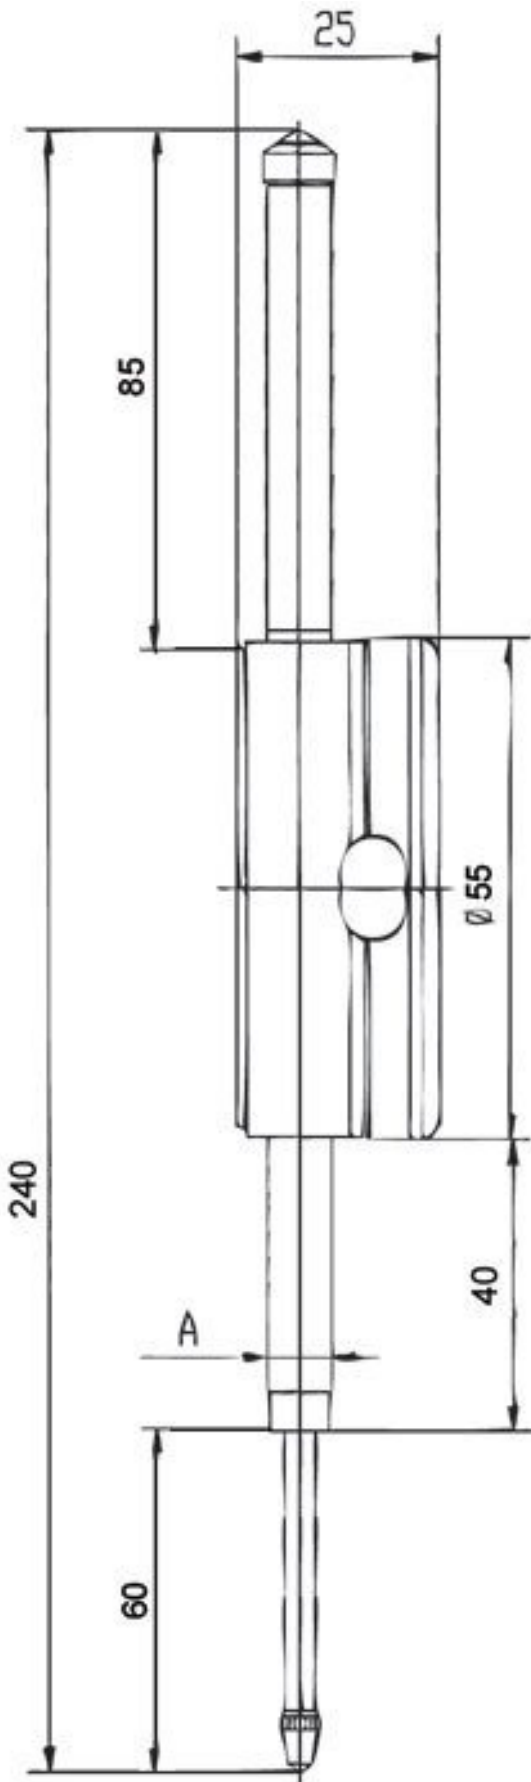

**MEASUMAX 34-221**

**Digital Indicator**

**0-50mm / 2"**

**MeasumaX**

## MEASUMAX Digital Indicator 34-221

### Features

- Manual power On/Off
- Zero setting at any position
- Metric/Imperial system conversion at any position
- Max speed 1.5m/sec

### Specifications

**MEASUMAX Digital Indicator 34-221**

**MEASUMAX Digital Indicator 34-221**

**ORDER CODE**

**MEASUMAX Digital Indicator 34-221**

Q221

<b>Range (mm / inch)</b>	0 - 50mm / 0 - 2"
<b>Resolution</b>	0.01mm / 0.0005"
<b>Accuracy</b>	0.009
<b>Diameter</b>	55
<b>A</b>	8