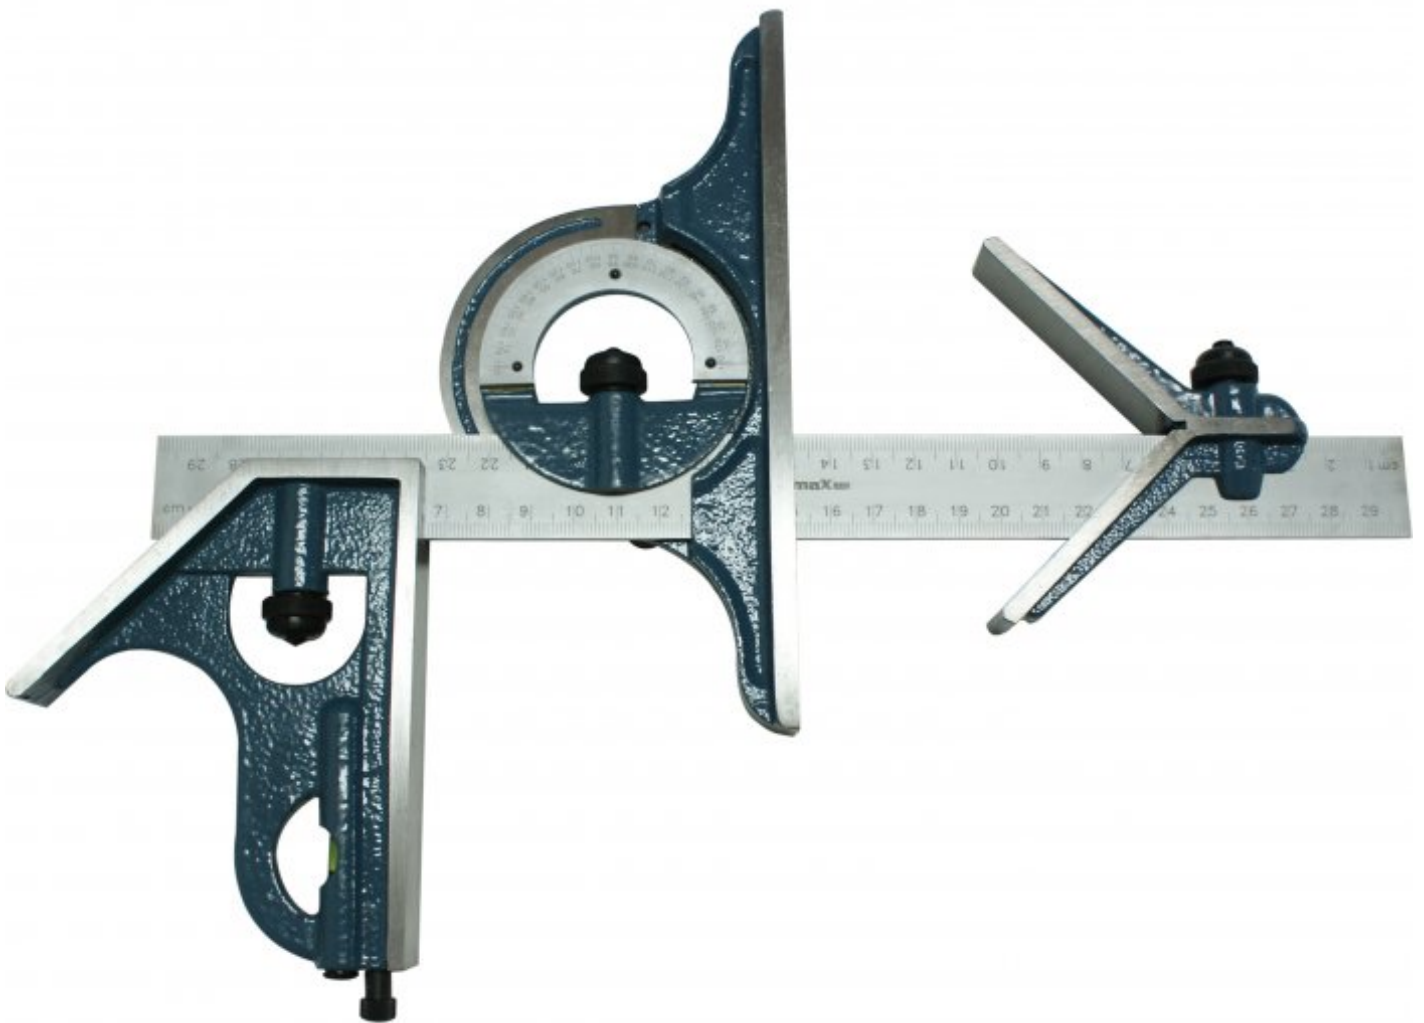

MEASUMAX 35-200A

Combination Set

300mm

MeasumaX

MEASUMAX Combination Set 35-200A

Figure 1

Figure 2

Figure 3

Includes Short Scriber

Description

PROTRACTOR - COMBINATION SET

Features

- 4 piece set
- Engraved graduations on protractor
- 300mm rule - Satin chrome finish
- Cast iron ground finished
- Foam lined plastic case

Includes

- Short scriber screwed into end of main body

Specifications

ORDER CODE	Q200A
Measuring Units	Metric
Rule Size (mm / inch)	300mm
Number of Pieces (No.)	4