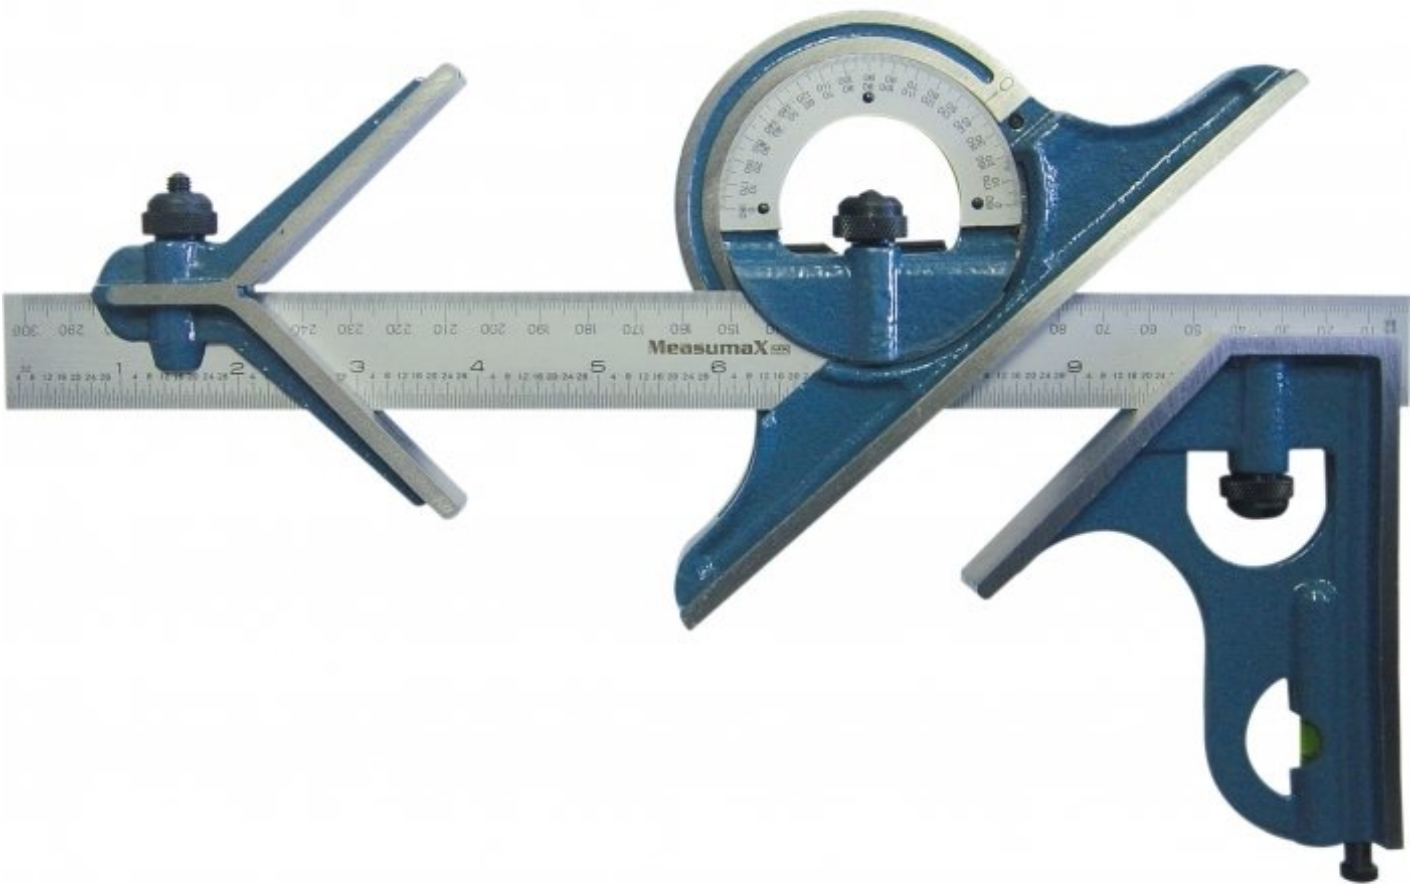

**MEASUMAX 35-200**

**Combination Set**

**300mm / 12"**

**MeasumaX**

## MEASUMAX Combination Set 35-200

### Features

- 4 piece set
- Engraved graduations on protractor
- Satin chrome 300mm / 12" rule
- Cast iron ground finished
- Foam lined plastic case

### Specifications

<b>ORDER CODE</b>	Q200
<b>Measuring Units</b>	Metric / Imperial
<b>Rule Size (mm / inch)</b>	300mm / 12"
<b>Number of Pieces (No.)</b>	4