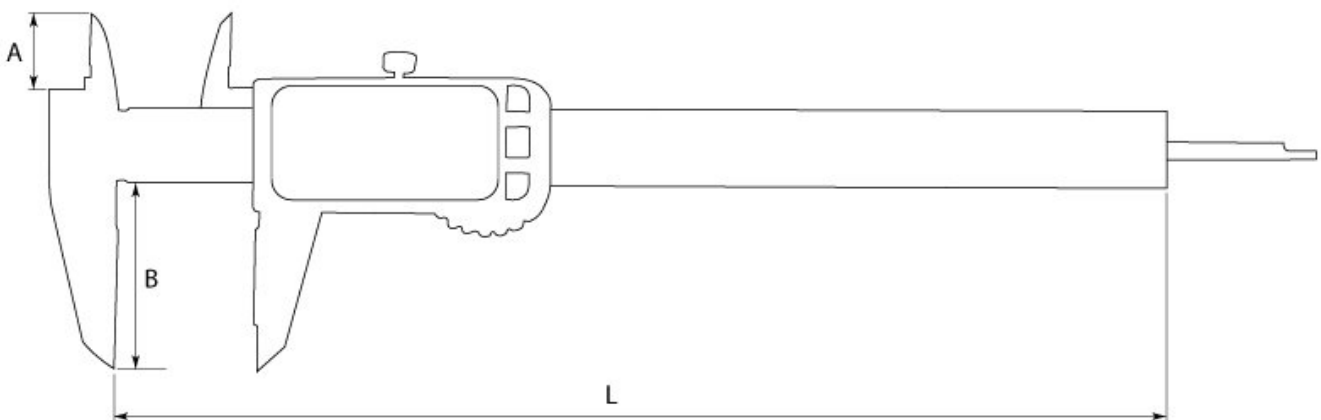

Measumax large calipers are perfect for most caliper measurement applications. The large LCD screen features error free readings in either Imperial or Metric modes. Fine adjustment feature allows easy measurement.

Features

- Large clear LCD On/Off, Metric/Imperial.Zero switches - Zero setting at any position
- Hardened S/S mechanism with patented technology
- Splash proof electronic unit, measurement tracking speed 40"/sec
- Absolute & incremental setting
- Supplied in wooden case

Includes

- Includes CR2032 battery

Specifications

MEASUMAX Digital Caliper 31-1885

Size (mm / inch)	1000mm / 40"
Resolution (mm / inch)	0.01mm / 0.0005"
Coolant Proof (Rating)	~
4 Way (Yes / No)	Yes
A (mm)	~
B (mm)	150
L (mm)	1200