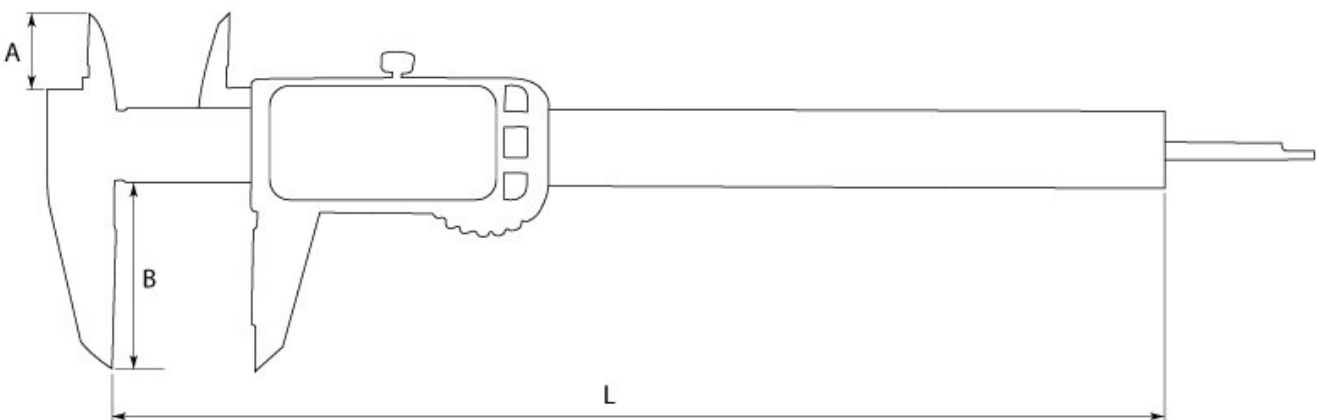

MEASUMAX 31-188

Digital Caliper

600mm / 24"

MeasumaX

MEASUMAX Digital Caliper 31-188

Close Up

Description

Measumax large calipers are perfect for most caliper measurement applications. The large LCD screen features error free readings in either Imperial or Metric modes. Fine adjustment feature allows easy measurement.

Features

- Large clear LCD On/Off, Metric/Imperial.Zero switches - Zero setting at any position
- Hardened S/S mechanism with patented technology
- Splash proof electronic unit, measurement tracking speed 40"/sec
- Absolute & incremental setting
- Supplied in wooden case

Includes

- Includes CR2032 battery

Specifications

ORDER CODE

Q188

MEASUMAX Digital Caliper 31-188

Size (mm / inch)	600mm / 24"
Resolution (mm / inch)	0.01mm / 0.0005"
Coolant Proof (Rating)	~
4 Way (Yes / No)	Yes
A (mm)	40
B (mm)	125
L (mm)	735