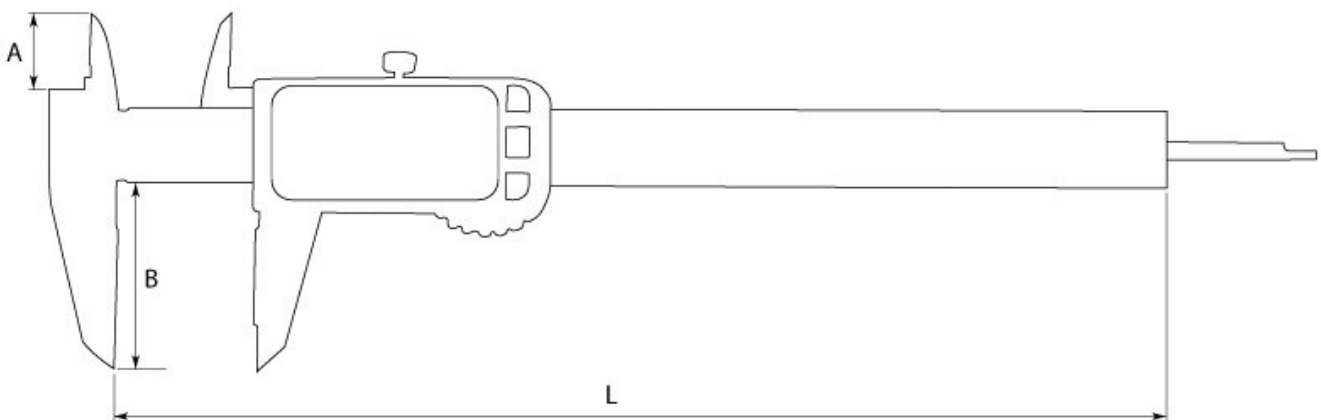

Specifications