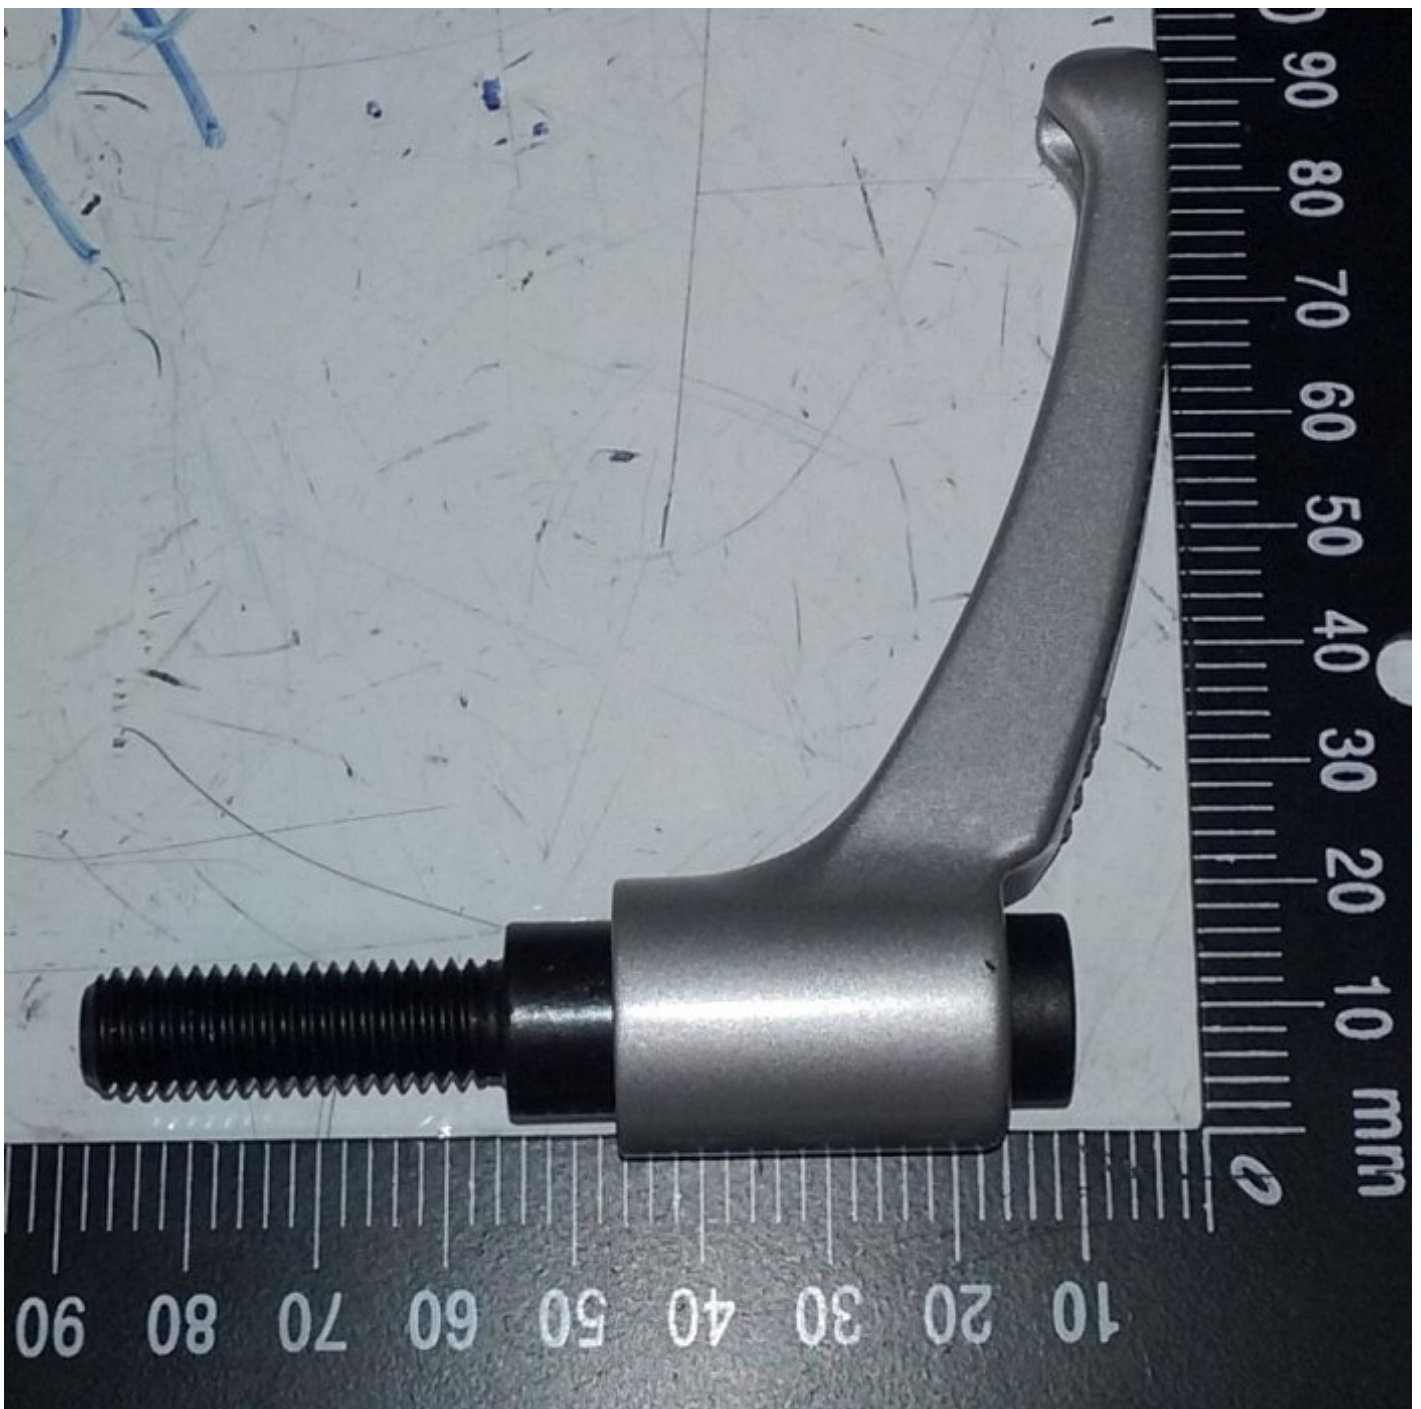

Handle Ratchet

M10 x 32mm

Handle Ratchet