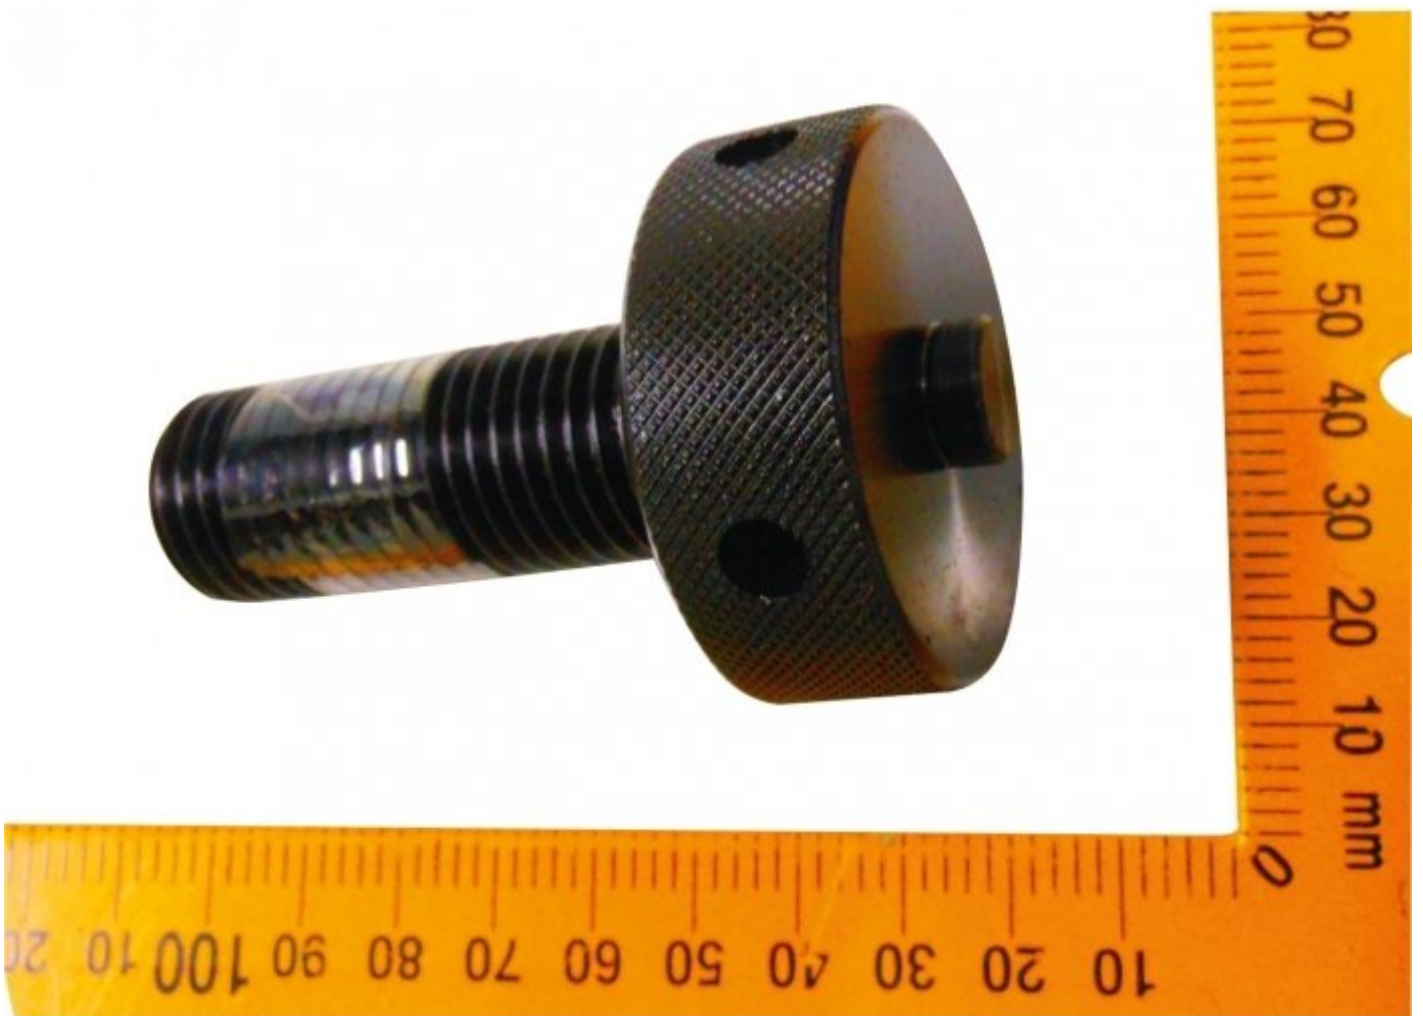

#37

STRIPPER ADJUSTING SCREW

R/H #211305004B

STRIPPER ADJUSTING SCREW #37