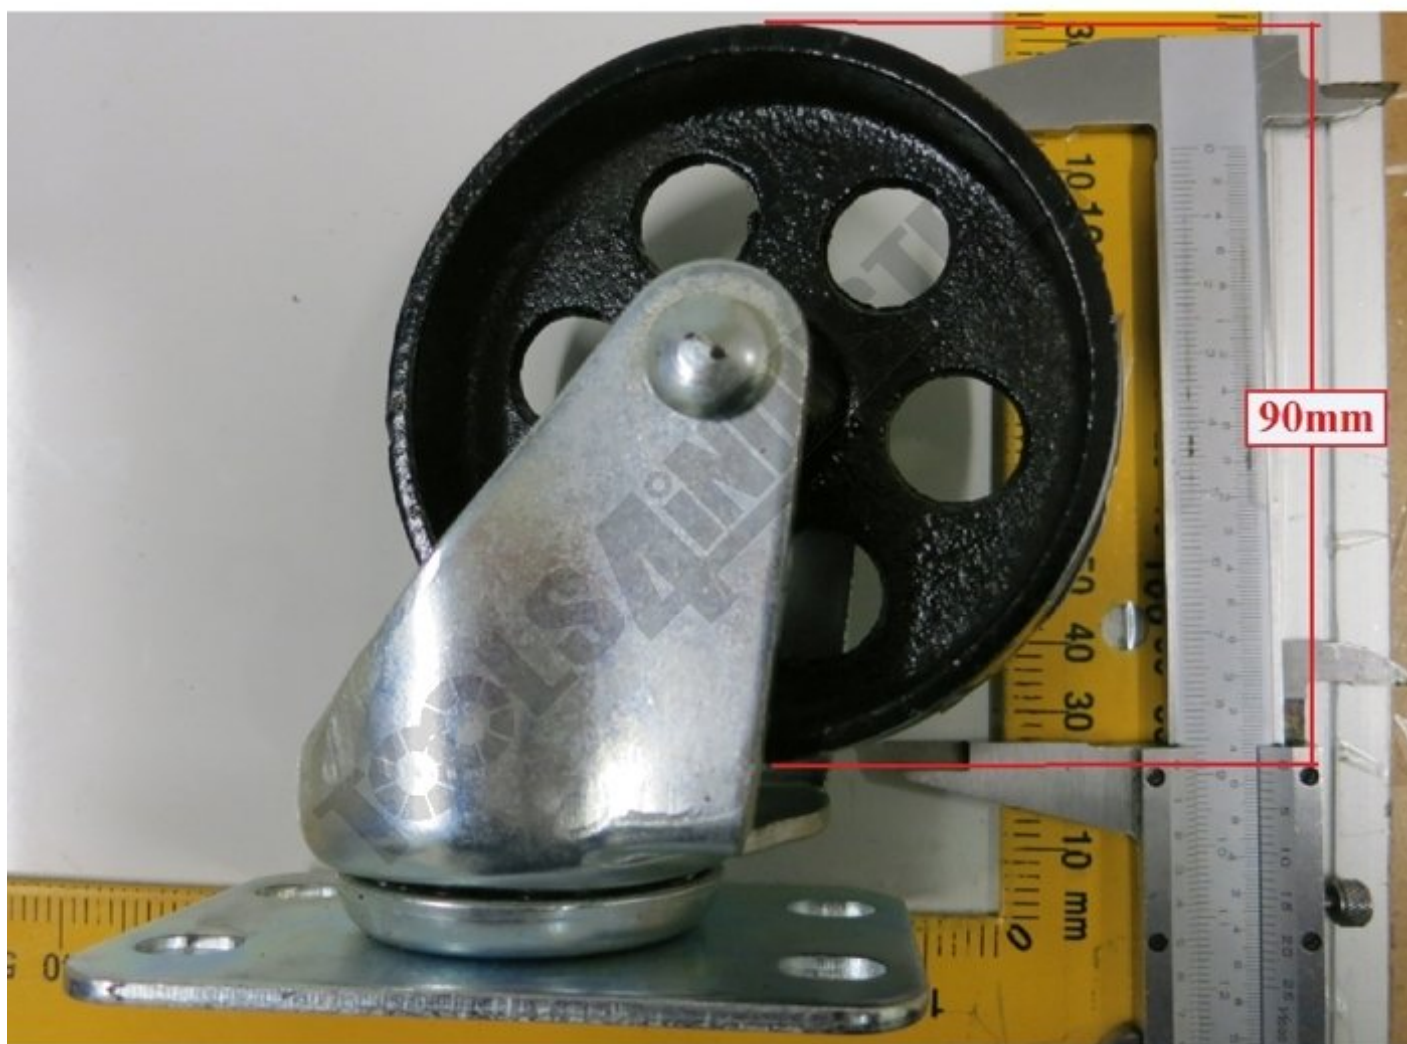

#9

**WHEEL CASTER SWIVEL**

**90MM DIA**

**WHEEL CASTER SWIVEL #9**