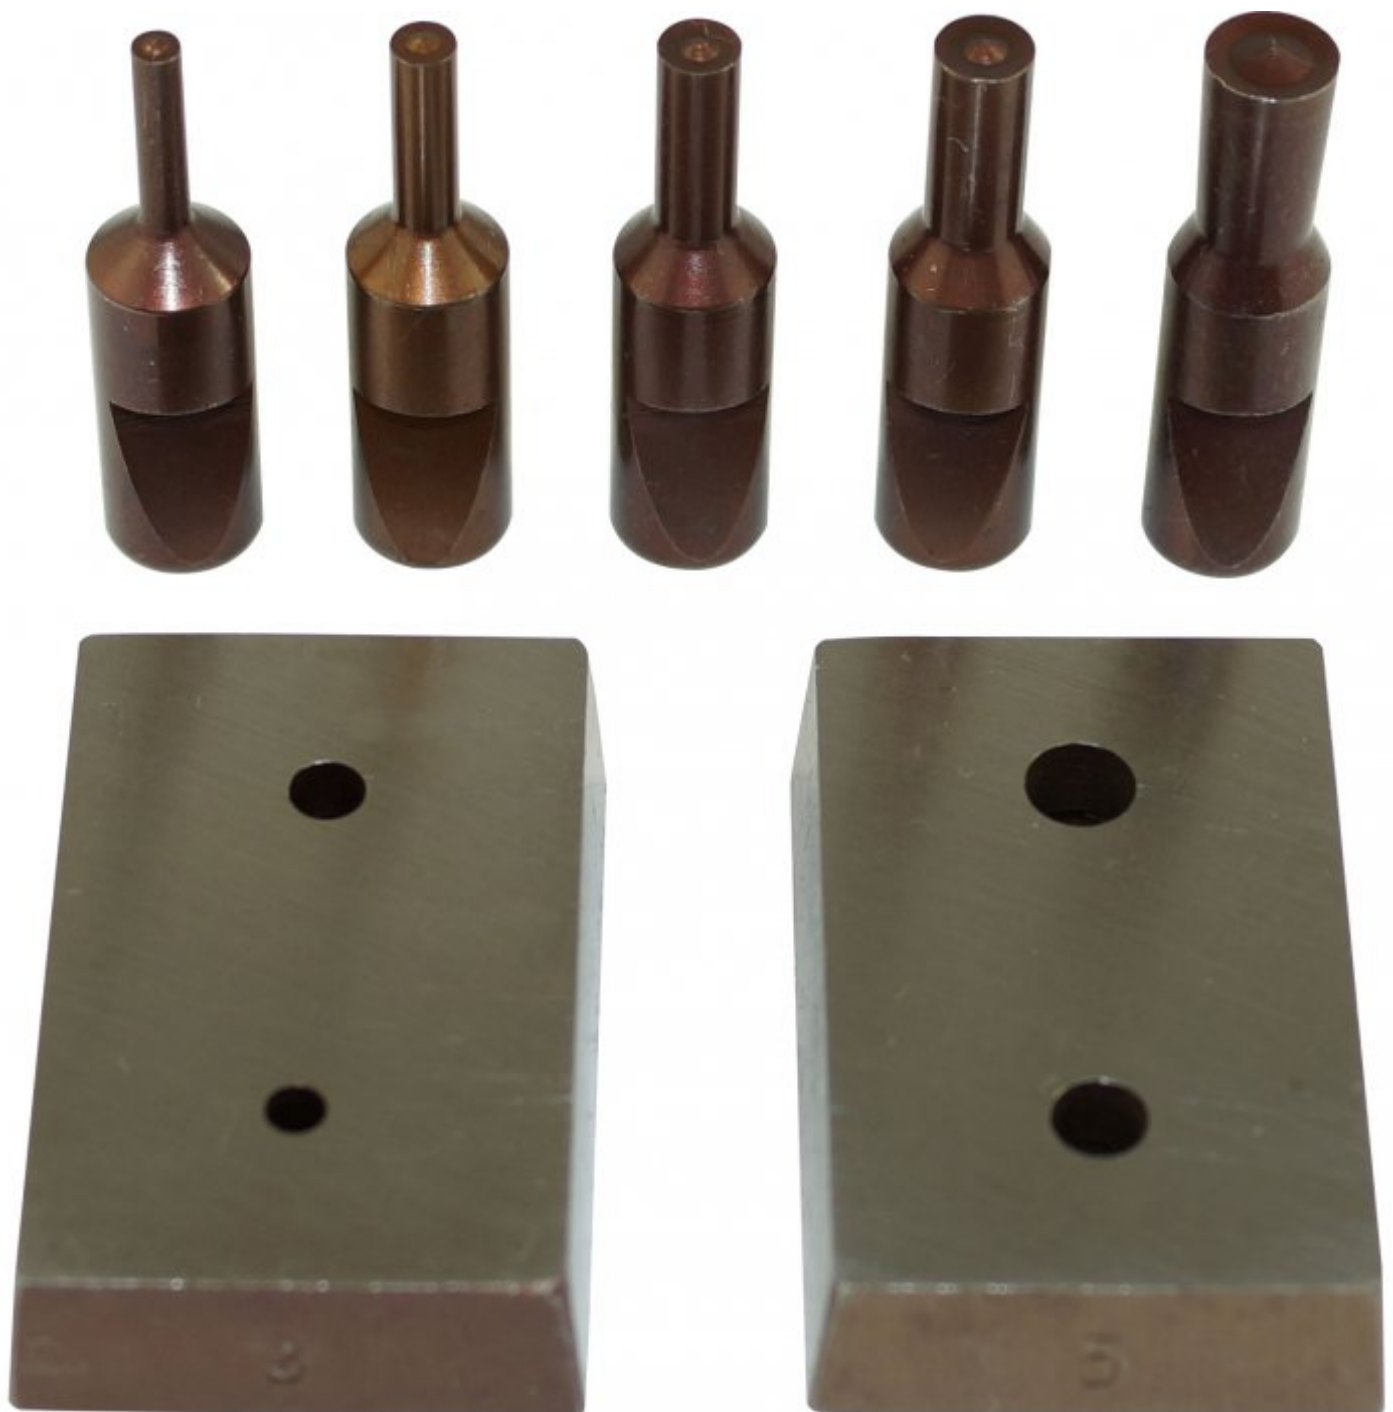

**EHOMA 23N\8**

**Round Punch & Die Set - Ø3, Ø4, Ø5, Ø6 & Ø8mm**

**High Quality Tool Steel - Hardened & Tempered**

## EHOMA Round Punch & Die Set - Ø3, Ø4, Ø5, Ø6 & Ø8mm 23N\8

### Features

- Includes:
- Punches - 3, 4, 5, 6 & 8mm
- Dies - 3.5, 4.5 & 5.5, 6.5mm
  
- Please Note: 8.5mm die is supplied with P6 hand punch machine

### Specifications

<b>ORDER CODE</b>	P202
<b>MODEL</b>	23N\8
<b>Type</b>	Round Punch & Die Set
<b>Size (mm)</b>	Ø3, Ø4, Ø5, Ø6, & Ø8
<b>Suits Bench Punch</b>	P6