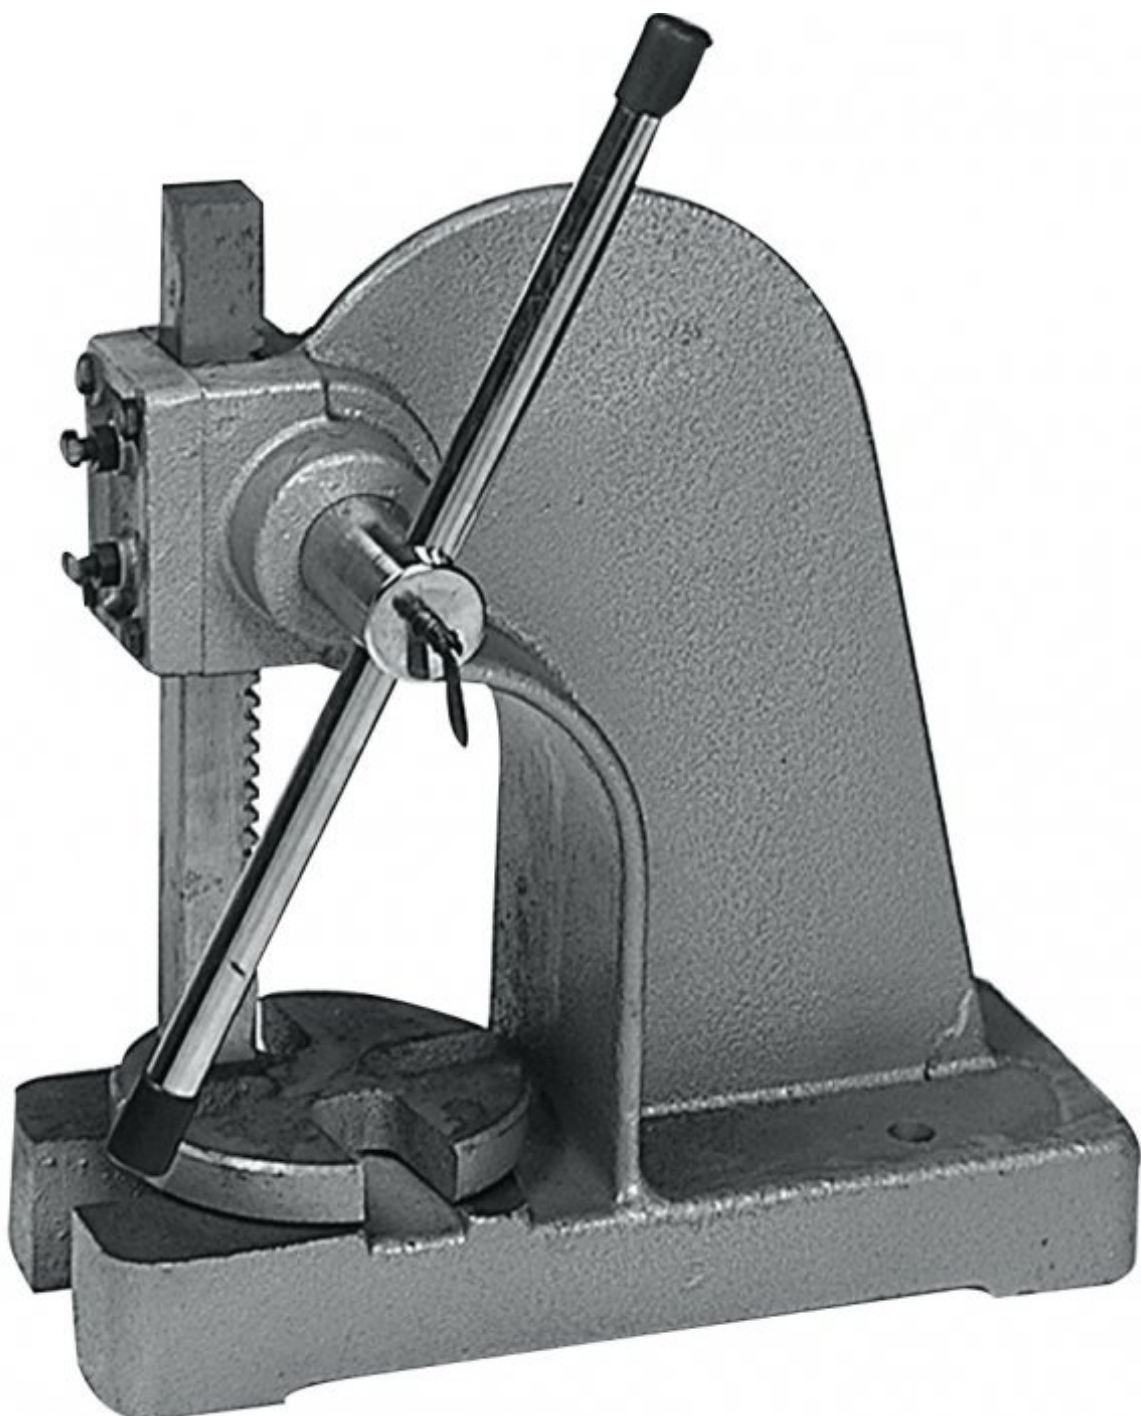

**HAFCO AP-2**

**Arbor Press**

**2 Tonne**

## HAFCO Arbor Press AP-2

### Features

- Heavy-duty construction
- Cast iron frame
- Four-position anvil
- Square ram

### Specifications

<b>ORDER CODE</b>	P119
<b>MODEL</b>	AP-2
<b>Capacity (Tonne)</b>	2
<b>Throat Depth (mm)</b>	140
<b>Throat Height (Max) (mm)</b>	200
<b>Ram Size (mm)</b>	32 x 32
<b>Stroke Travel (mm)</b>	215
<b>Table Slot Size (mm)</b>	23 / 23 / 23 / 38
<b>Nett Weight (kg)</b>	39