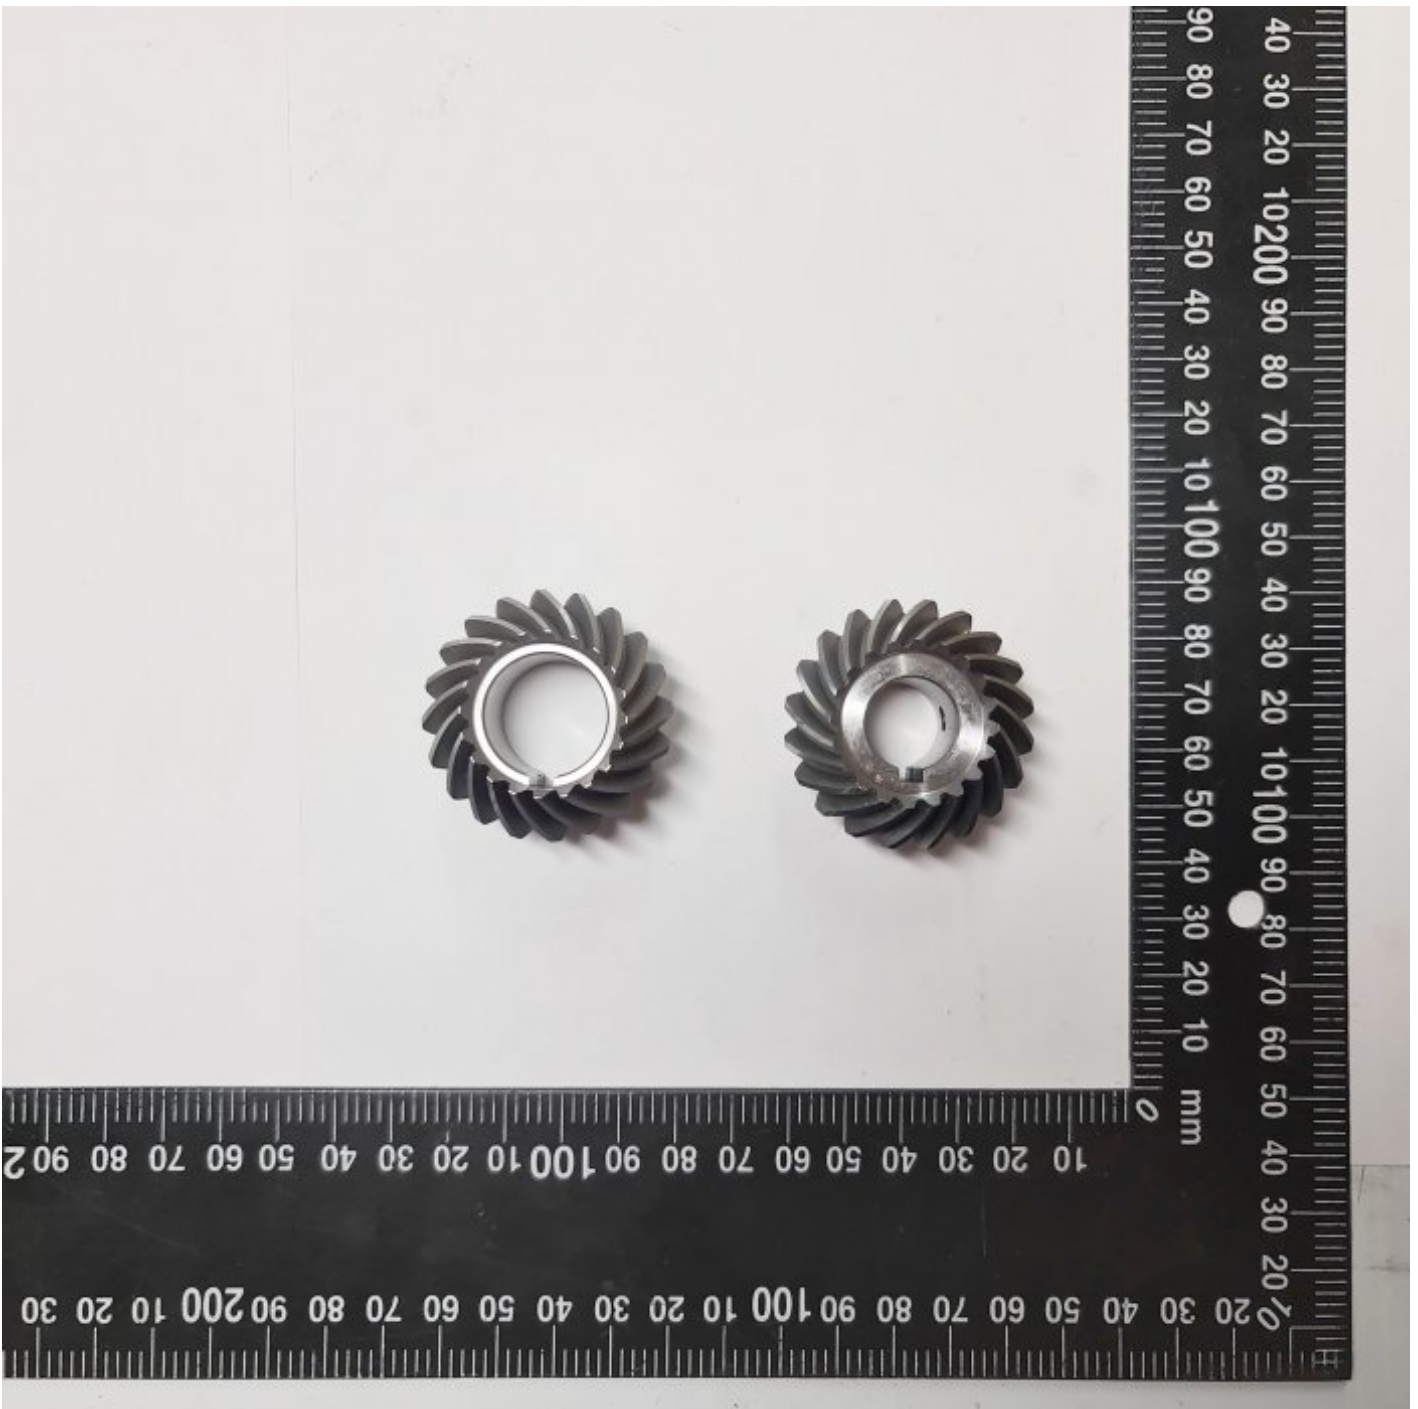

#32

BEVEL GEAR SET (STEEL)

BEVEL GEAR SET (STEEL) #32