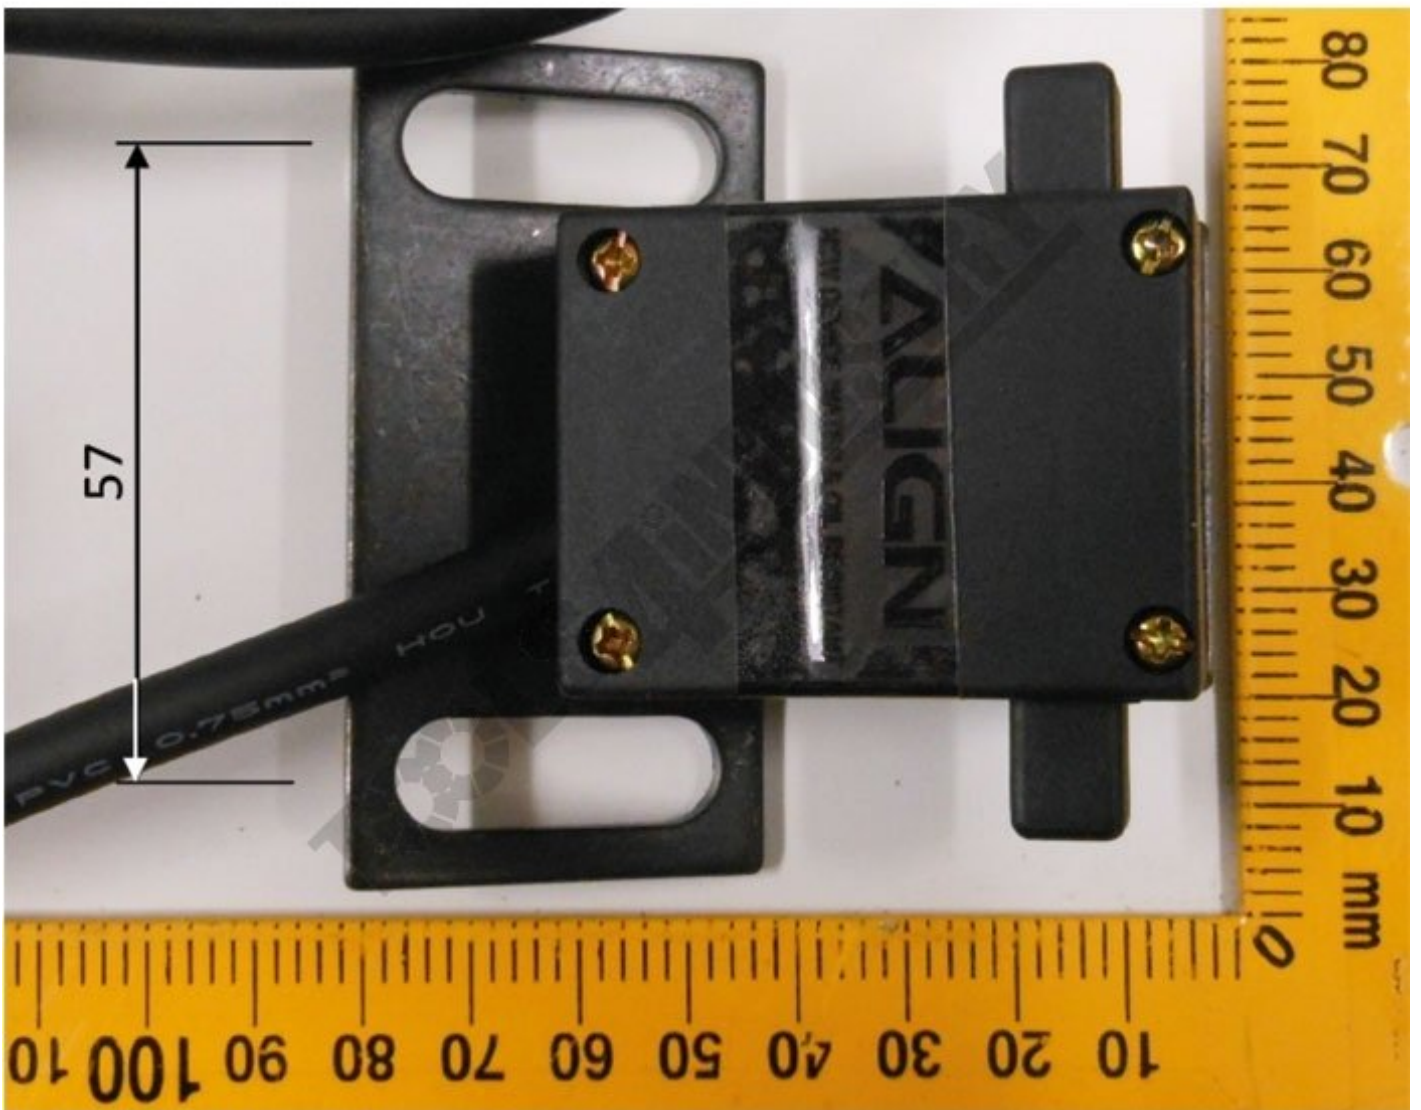

#31

LIMIT SWITCH ASSY w/ CORD

LIMIT SWITCH ASSY w/ CORD #31

MW999 LIMIT SWITCH ASSY
COMPLETE WITH CORD

Specifications

ORDER CODE

MW999