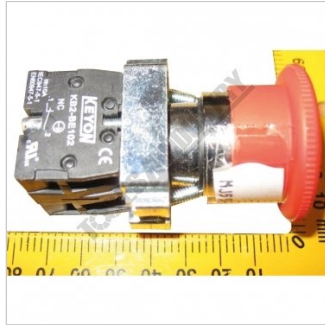

#

EMERGENCY STOP MUSHROOM

NC CONTACT (STEEL BODY)

EMERGENCY STOP MUSHROOM #

!

MJ556 2

MJ556 EMERGENCY STOP SWITCH MUSHROOM TYPE

Specifications