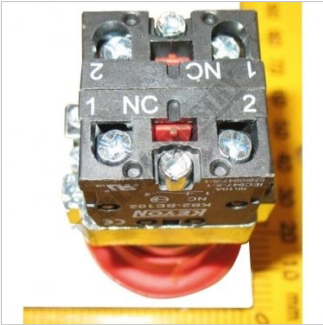

#

EMERGENCY STOP MUSHROOM

NC CONTACT (STEEL BODY)

EMERGENCY STOP MUSHROOM #

!

MJ556 2

MJ556 EMERGENCY STOP SWITCH MUSHROOM TYPE

Specifications