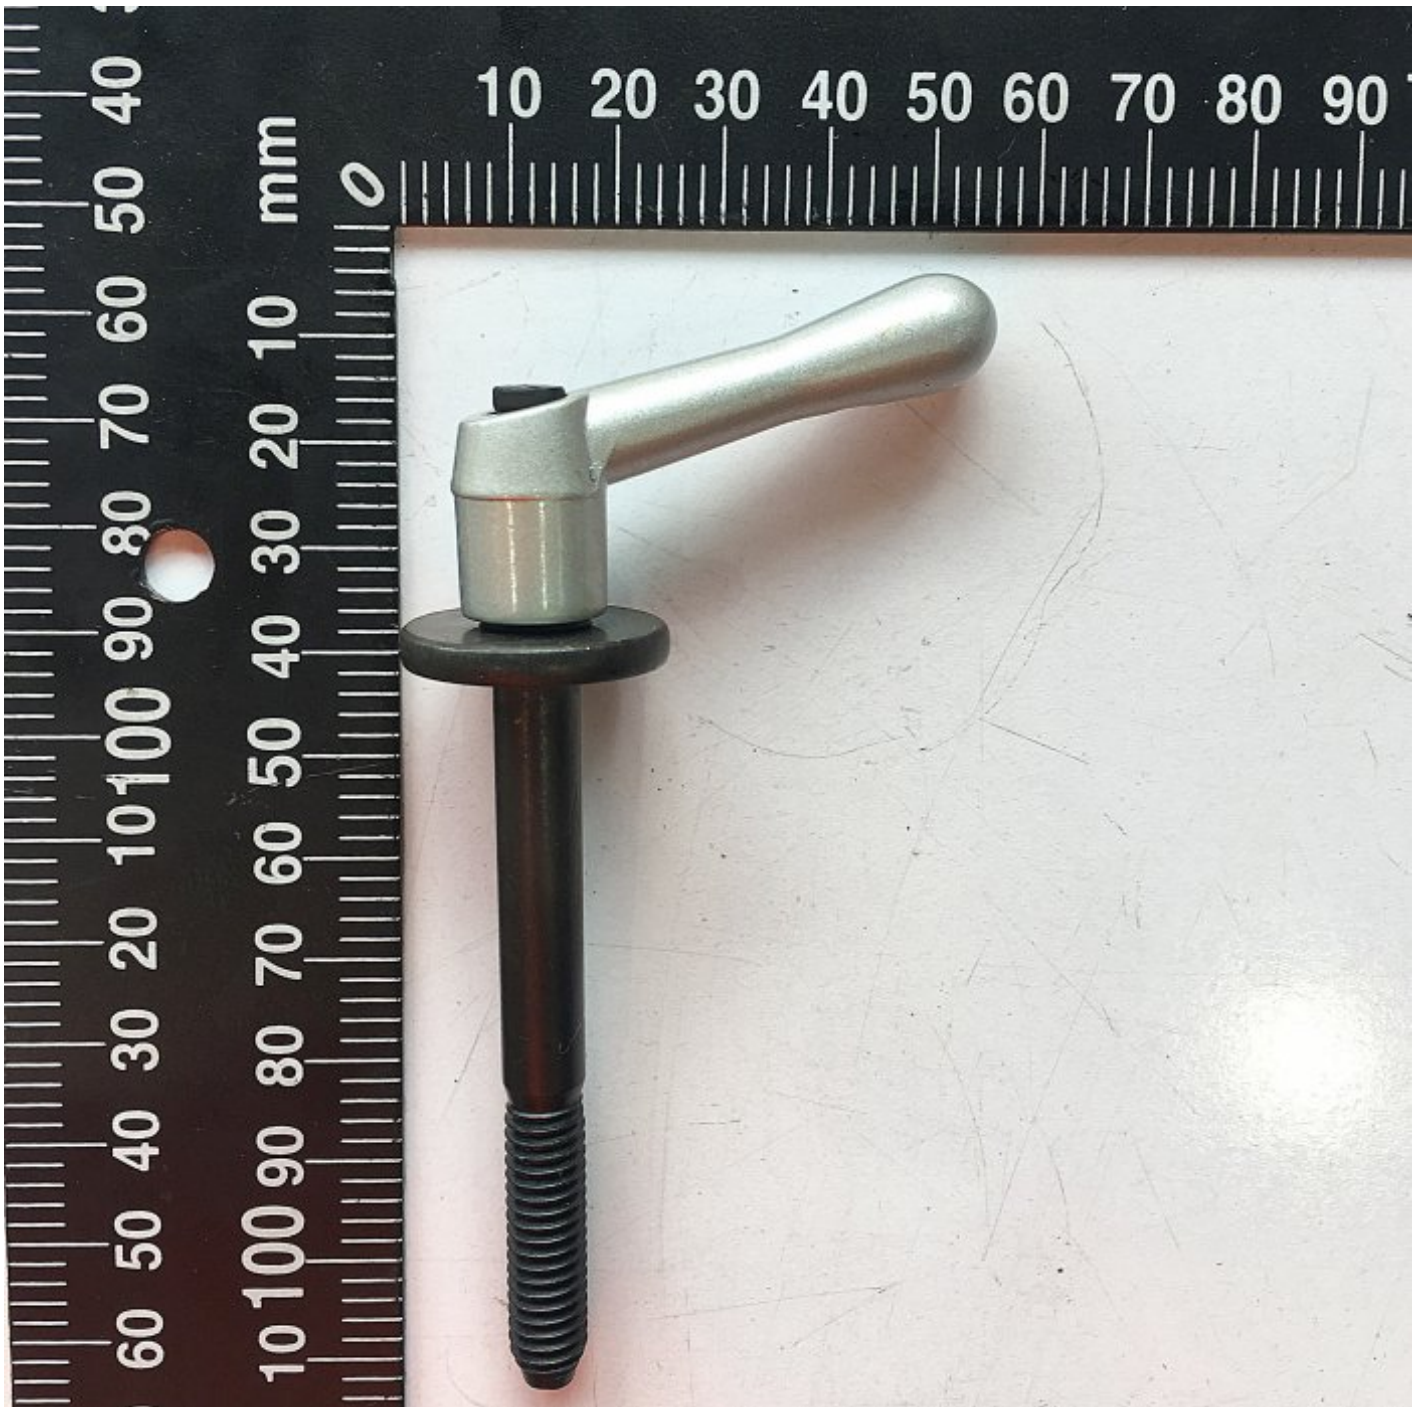

#149+152

LOCK HANDLE ASSEMBLY

5/16" BSW

LOCK HANDLE ASSEMBLY #149+152