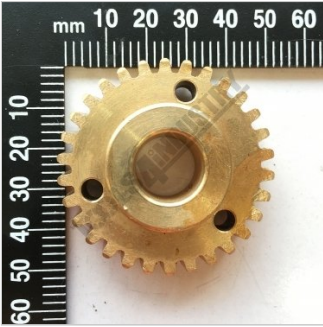

#92

OVERLOAD CLUTCH WORM GEAR

OVERLOAD CLUTCH WORM GEAR #92

Top View