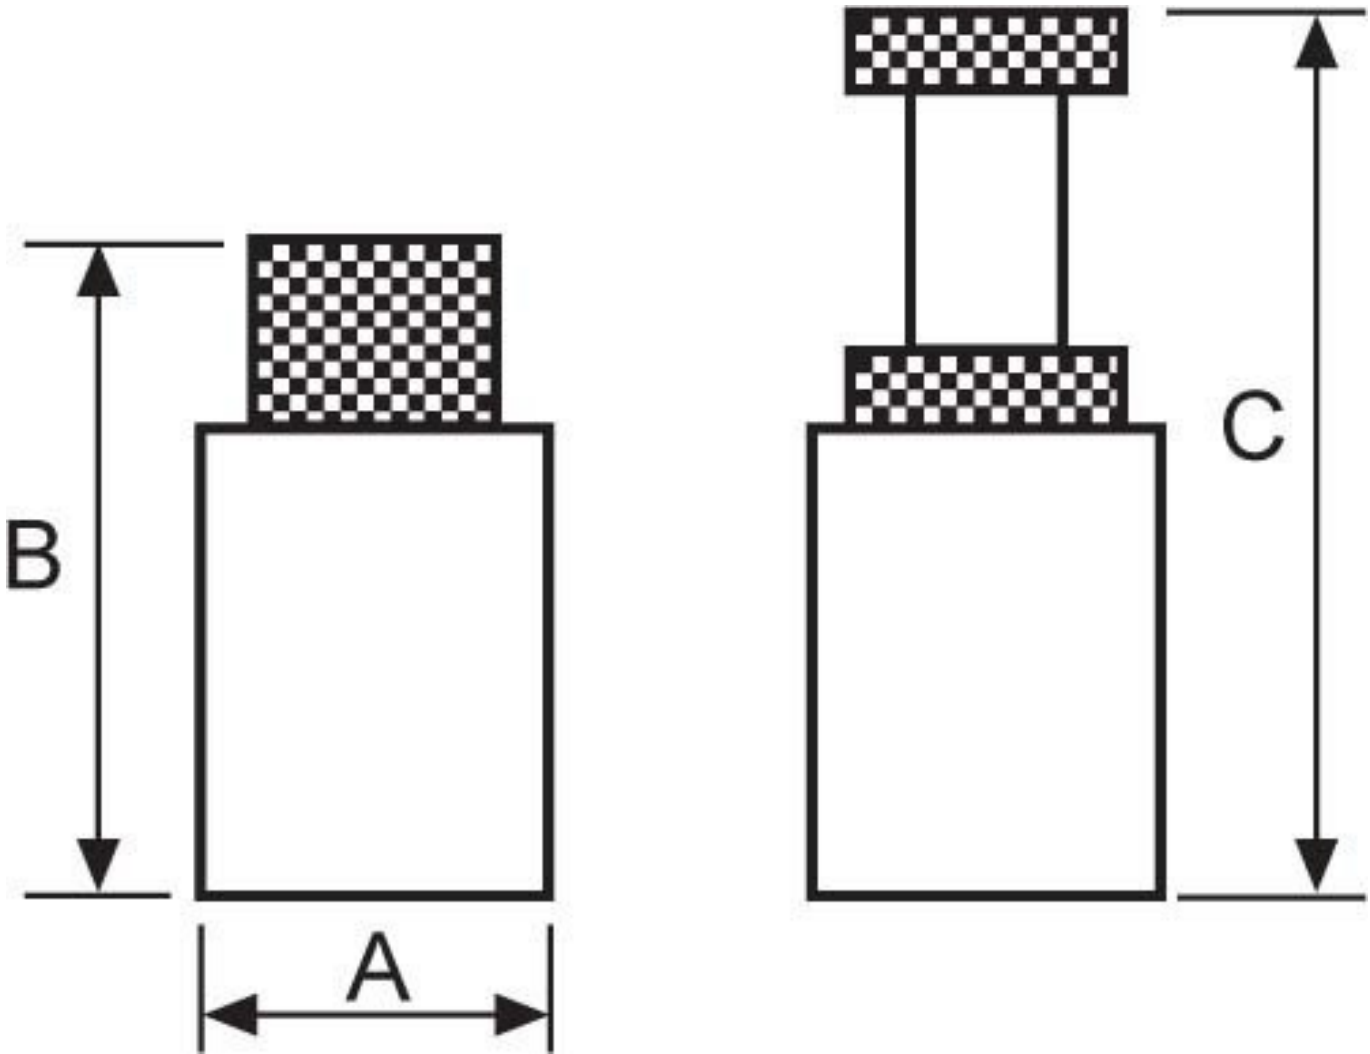

**TOOLMASTER SJ-7**

**Screw Jack Set - 7 Piece**

**56 – 85mm**

**TOOLMASTER Screw Jack Set - 7 Piece SJ-7**

Set

**Features**

- Screw jack with flat head: height range 56mm – 85mm
- Screw jack with point head: height range 56mm – 85mm
- Screw jack base size Ø31.75mm

**Includes**

- 25mm base extension
- 50mm base extension
- Vee adaptor up-to 32mm round surface
- 3 x 31mm flat point adaptor

**Specifications**

**TOOLMASTER Screw Jack Set - 7 Piece SJ-7**

**TOOLMASTER Screw Jack Set - 7 Piece SJ-7**

**ORDER CODE**

**TOOLMASTER Screw Jack Set - 7 Piece SJ-7**

	M2087
A (mm)	Ø31.75
B (mm)	56
C (mm)	85
Nett Weight (kg)	2