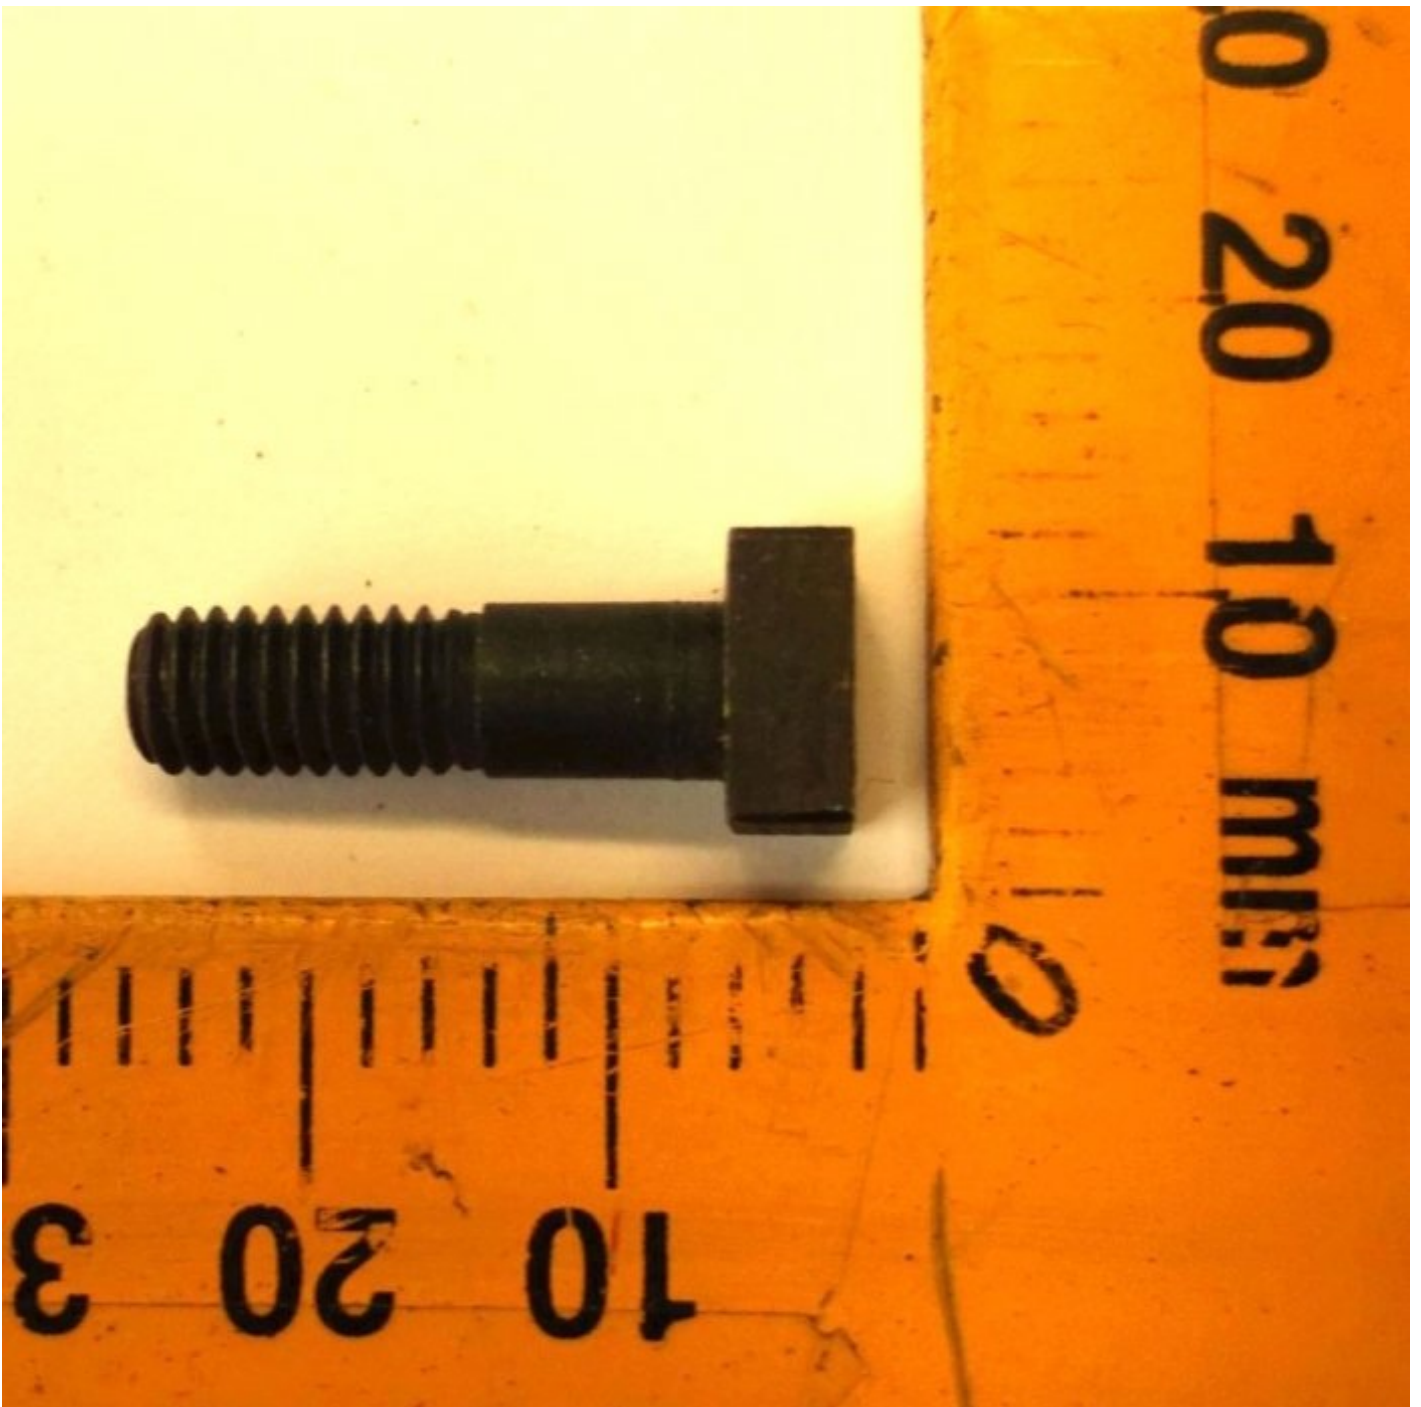

#9

TEE CAP SCREW 5007

M6 X 1MM

**TEE CAP SCREW 5007 #9**