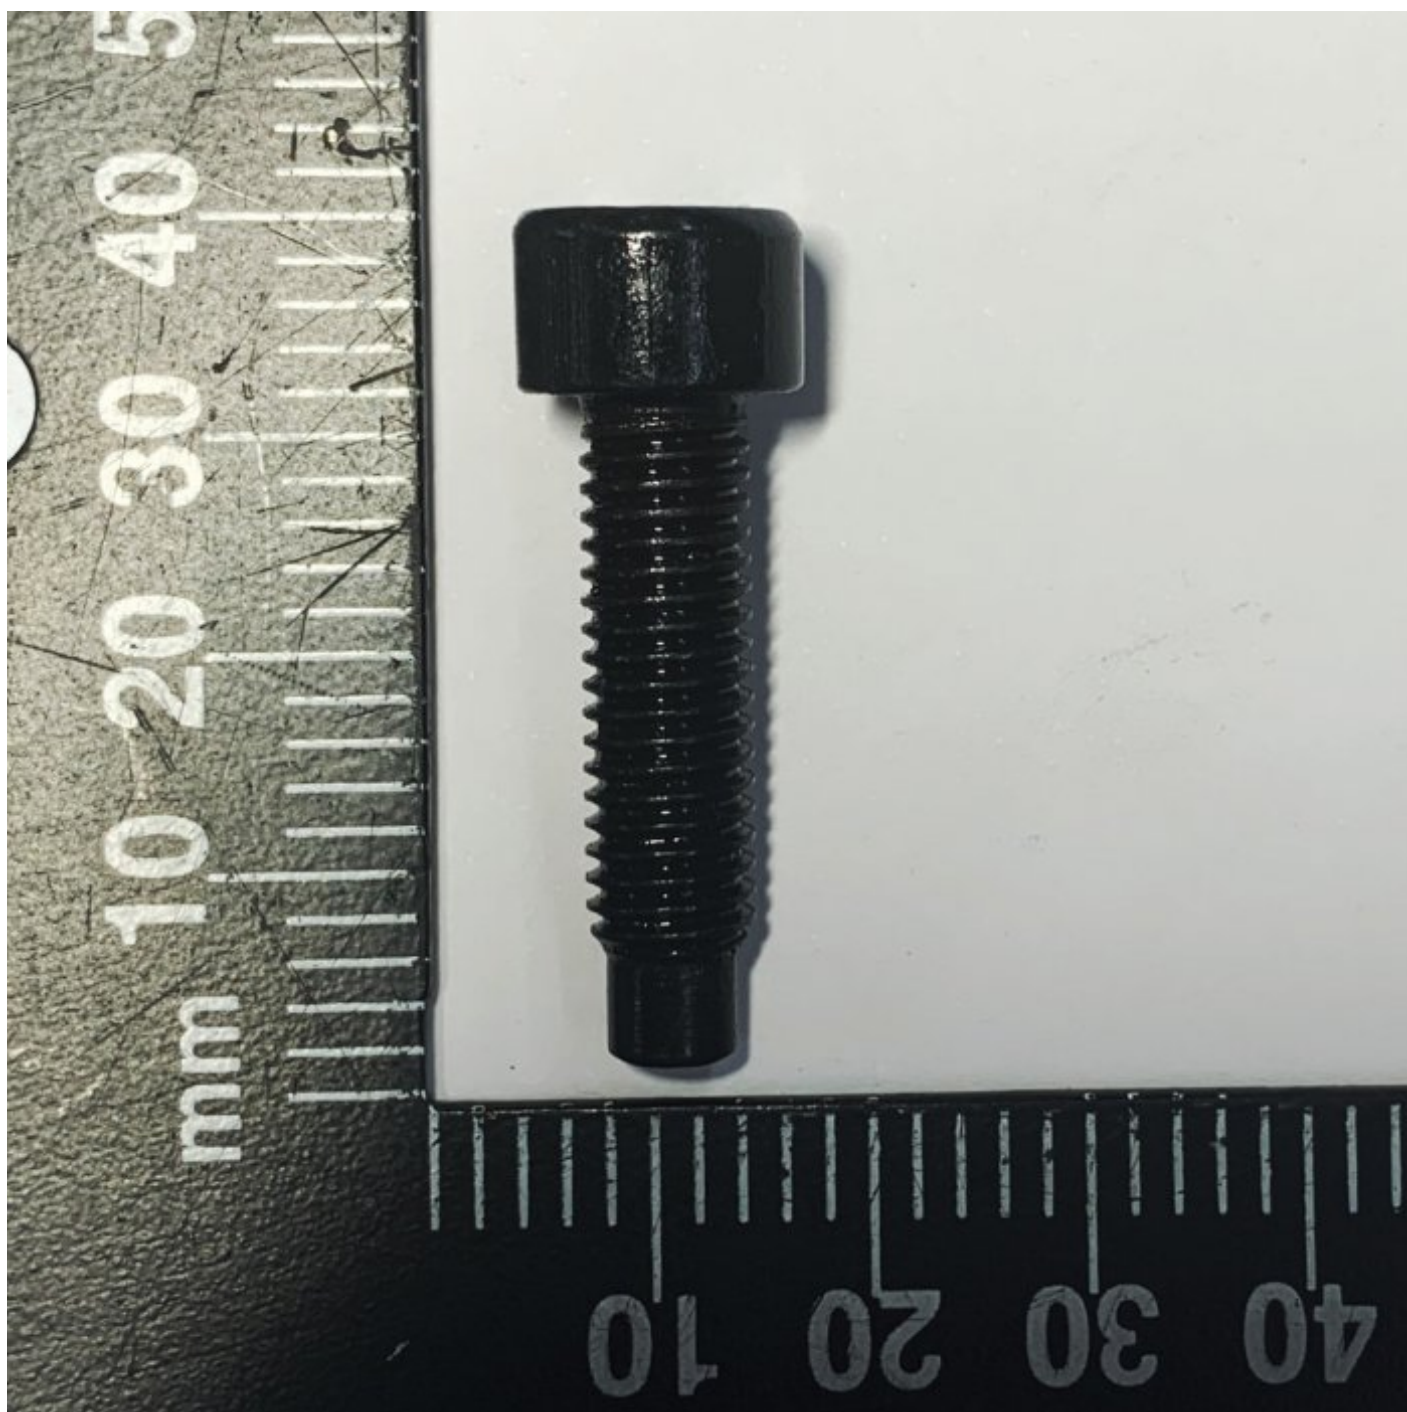

#38

SCREW TOOLPOST M8 X 35MM

5048

SCREW TOOLPOST M8 X 35MM #38

1