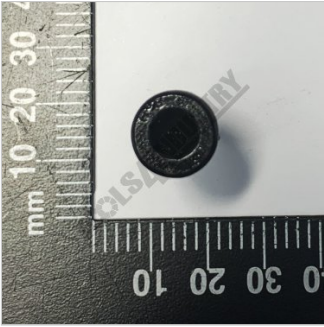

#38

SCREW TOOLPOST M8 X 35MM

5048

SCREW TOOLPOST M8 X 35MM #38

1