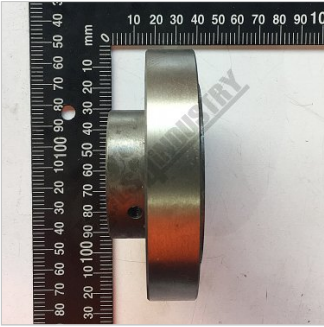

#2

BACKPLATE FLANGE MOUNT

4 INCH (1006)

BACKPLATE FLANGE MOUNT #2

Side View