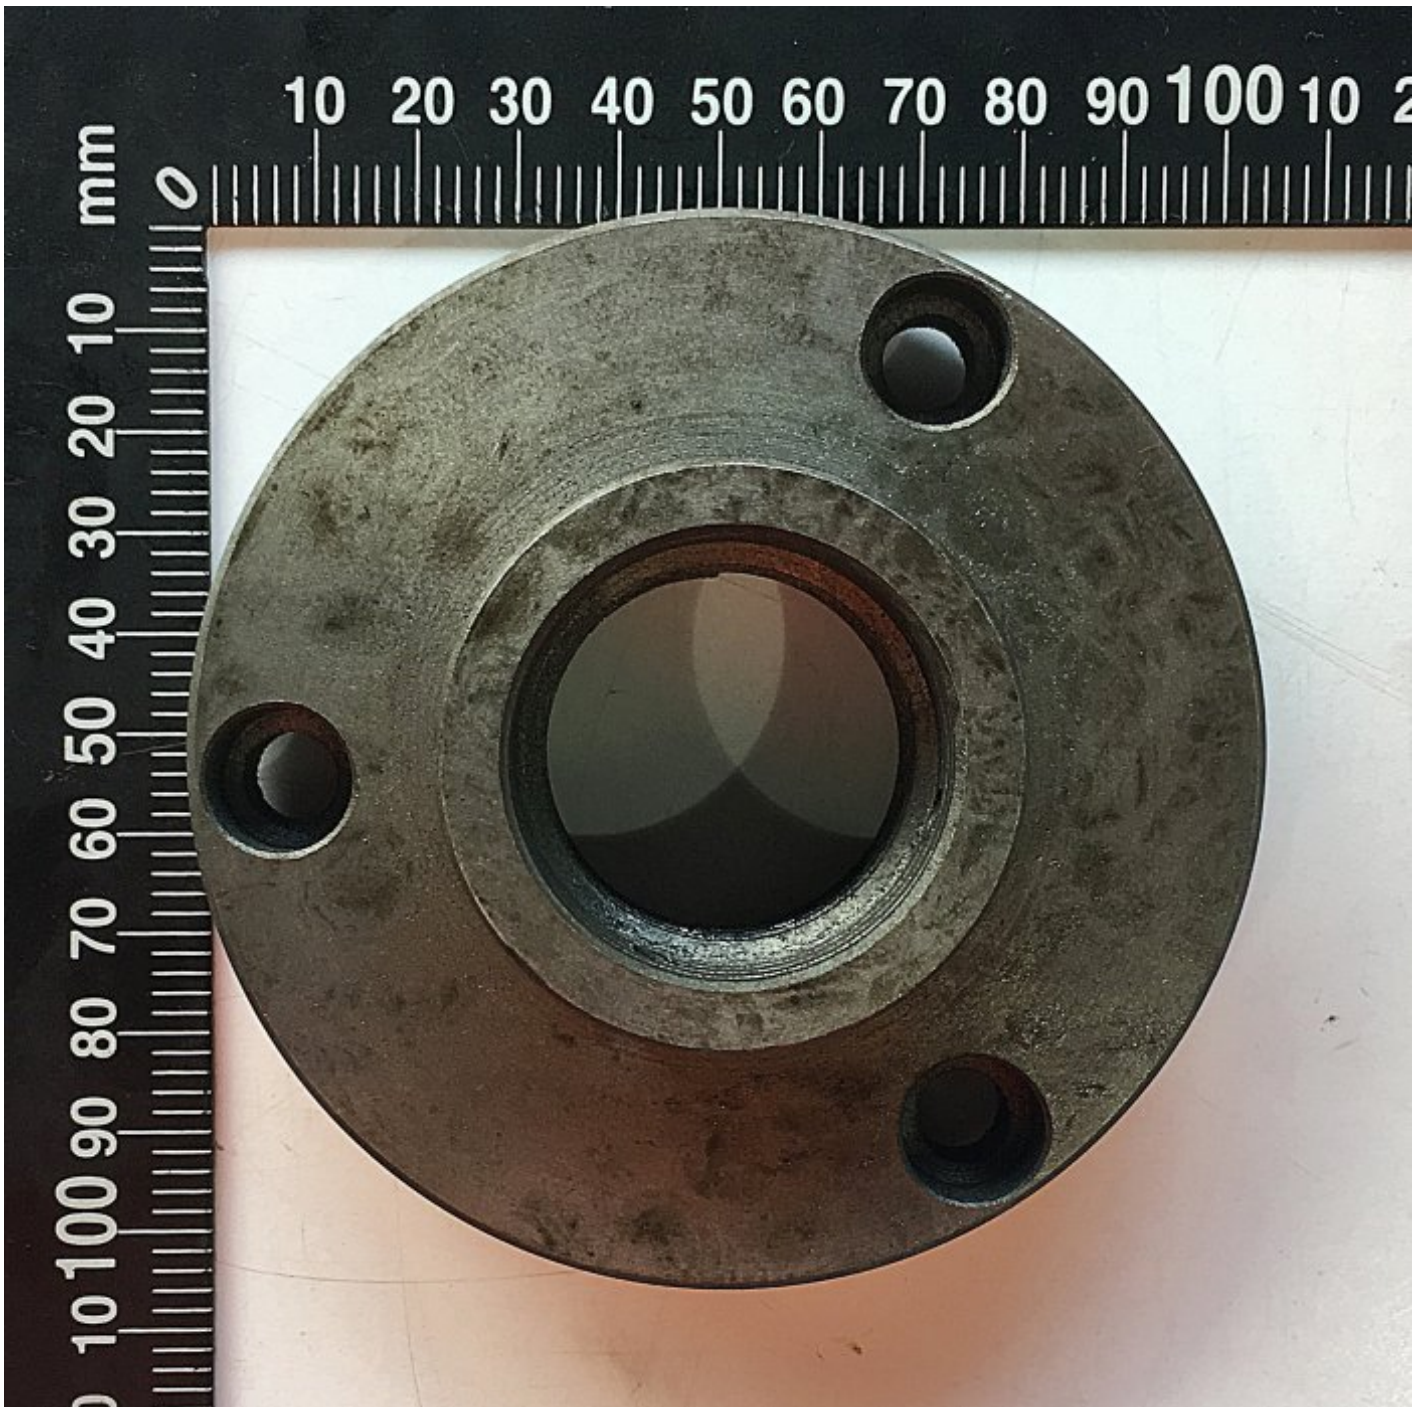

#2

BACKPLATE FLANGE MOUNT

4 INCH (1006)

BACKPLATE FLANGE MOUNT #2

Side View