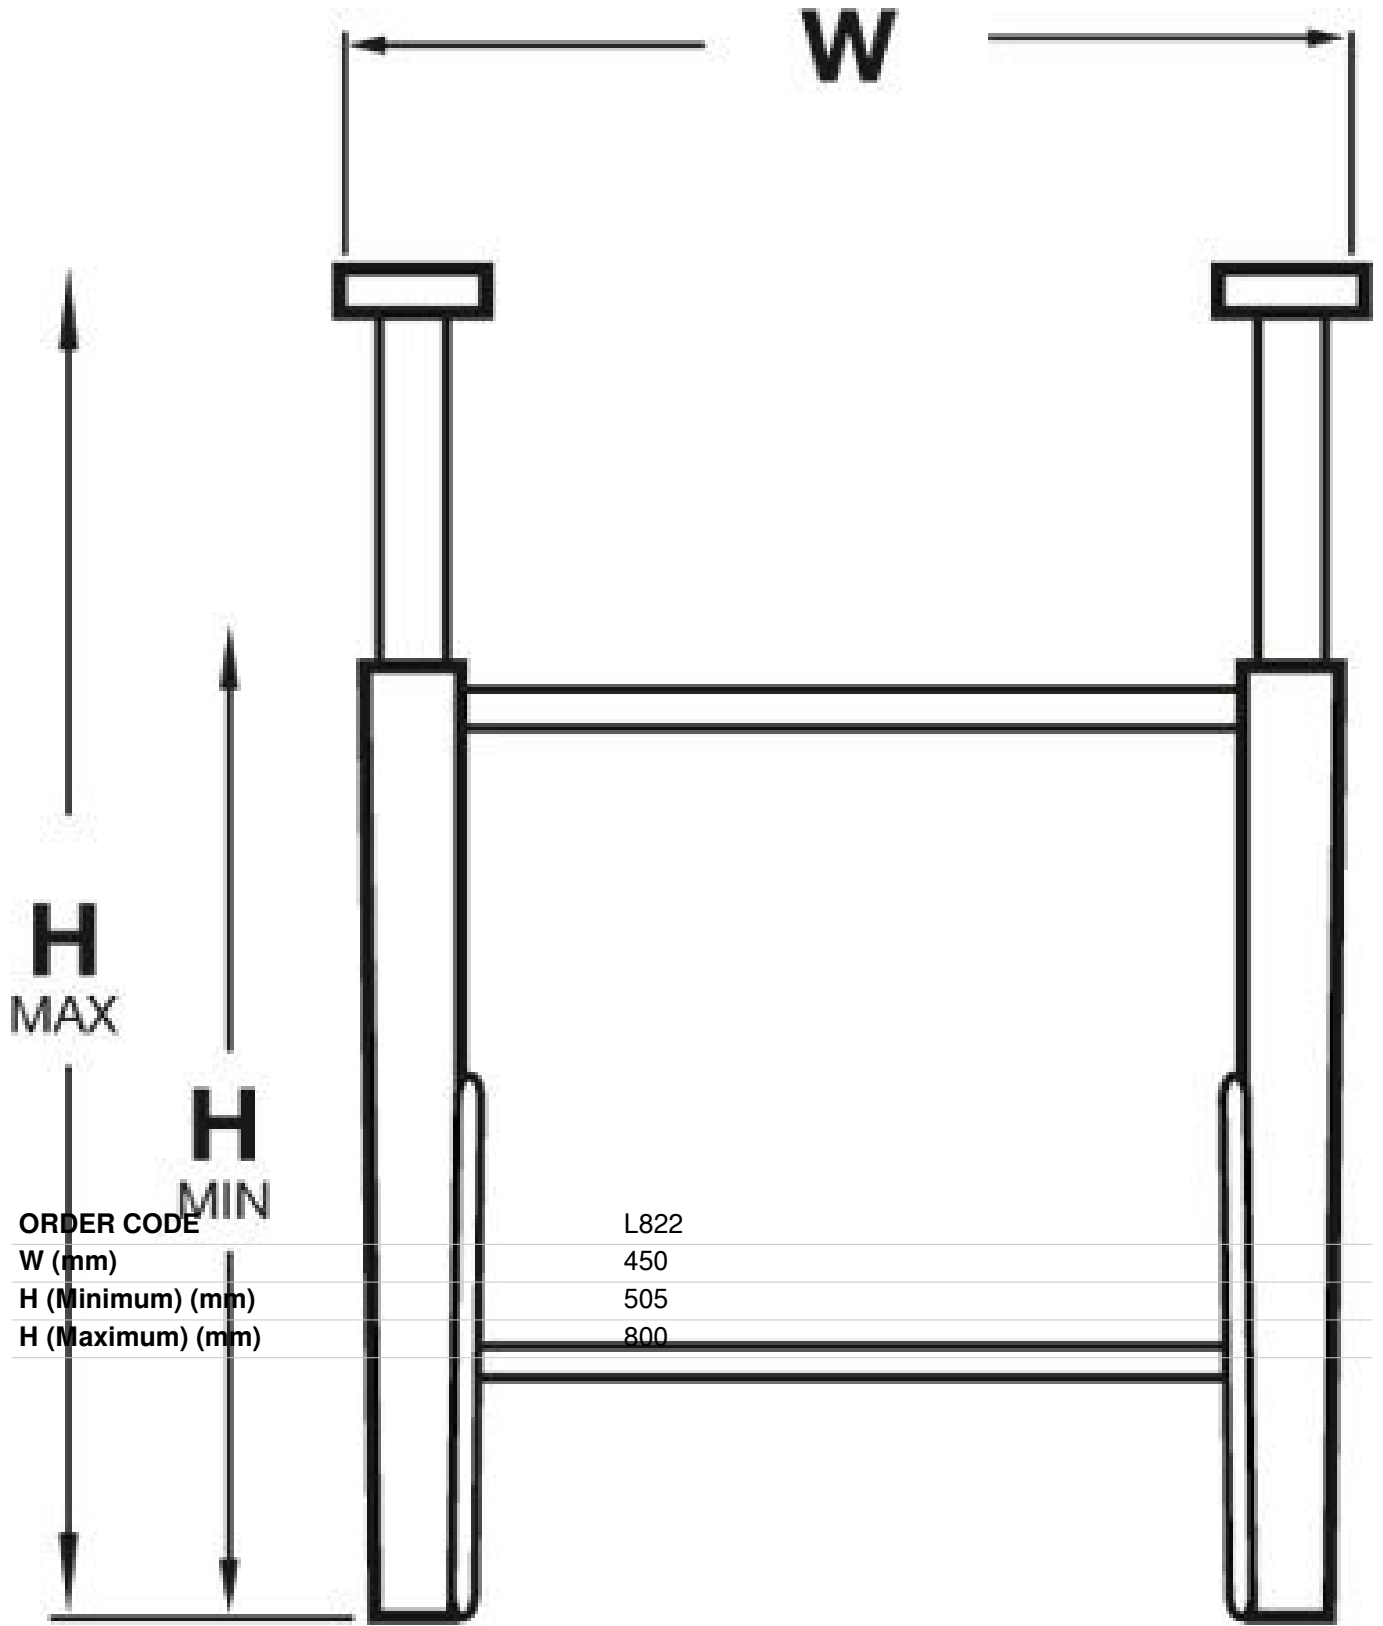

### Features

- Adjustable height

### Specifications

**HAFCO Roller Conveyor Stand RS-450L**

ORDER CODE	L822
W (mm)	450
H (Minimum) (mm)	505
H (Maximum) (mm)	800