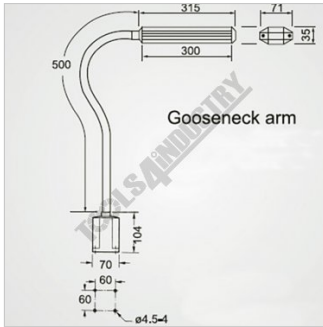

**HAFCO HL-14LT**

**14W LED Work Light**

## HAFCO 14W LED Work Light HL-14LT

Diagram

Flexible Shown Bent Down

Shown in Vertical Position

Flexible Arm

Brightness Dimmer Control

Magnetic Base

### Features

- 14W LED
- 300mm long aluminium lamp head
- Dimmer control 10% -100%
- Low power consumption
- Low heat emission
- Flexible arm, 500mm long
- Repositioning handle mounted to light
- On/off switch & dimmer control mounted to base
- Includes magnetic base for convenient installation or alternatively solid mount via, 4 off, 5mm mounting holes at 60.5mm centres
- Built in transformer
- 1.8 metre cord, 240V 10amp