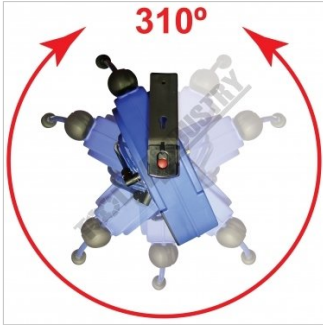

PUMA AR-P10

Retractable Air Hose Reel - Includes Air Dusting gun

PUMA Retractable Air Hose Reel - Includes Air Dusting gun AR-P10

Top View Swivel 310 Degrees

Swivel Hose Reel

Swivel Hose Reel Right View

Right View

Metal Mounting Bracket

Swivel Action Hose Reel

Quick Lock Release

Air Gun

Connection

Rubber Protector

Tension Adjustment

2 x Fixing Bolts

Features

- 9.5mm x 15 Metres of PU (Polyurethane) mesh air hose
- PU mesh hose is highly durable with increased flexibility
- 13.5mm OD hose allows for a more compact case to save space
- Unique design mounting bracket to allow pivoting to 310°
- Ability to be mounted from the wall or ceiling
- Quick-lock release for easy install & removal
- Industrial return spring with tension adjustment
- Rubber protective boot over Japanese style quick action air connection
- Case is made from impact resistant PP
- Working pressure: 232psi / 16Bar
- Operating temperature range -20°C - 60°C
- Weight 6kg

PUMA Retractable Air Hose Reel - Includes Air Dusting gun AR-P10**Includes**

- Dusting gun with fitting

Specifications

ORDER CODE	H045
MODEL	AR-P10
Hose Type (Air-Water)	Air
Hose Length (Metre)	15
Hose External Diameter (mm)	Ø13.5
Hose Internal Diameter (mm / Inch)	Ø9.5mm
Maximum Pressure (PSI)	232
Nett Weight (kg)	6