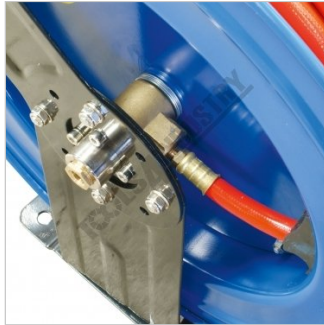

HAFCO AR-HD1

Industrial Retractable Air Hose Reel

HAFCO Industrial Retractable Air Hose Reel AR-HD1

Right View

4 Way Roller Support

Air Inlet

PVC Hose

Features

- 10mm x 20 Metres of Air hose
- PVC hose rated to 300psi
- Complete with mounting brackets
- Slow return, stop anywhere
- No more tangle hose, recoil unit
- With 4-Way roller guide for hose
- Designed for easy use & storage
- 1/4" BSPT Fitting
- Industrial return spring
- Powder coated
- Weight 29kg

Specifications

ORDER CODE	H040
MODEL	AR-HD1
Hose Type (Air-Water)	Air
Hose Length (Metre)	20
Hose External Diameter (mm)	Ø15.5
Hose Internal Diameter (mm / Inch)	Ø10.0
Maximum Pressure (PSI)	300
Nett Weight (kg)	29