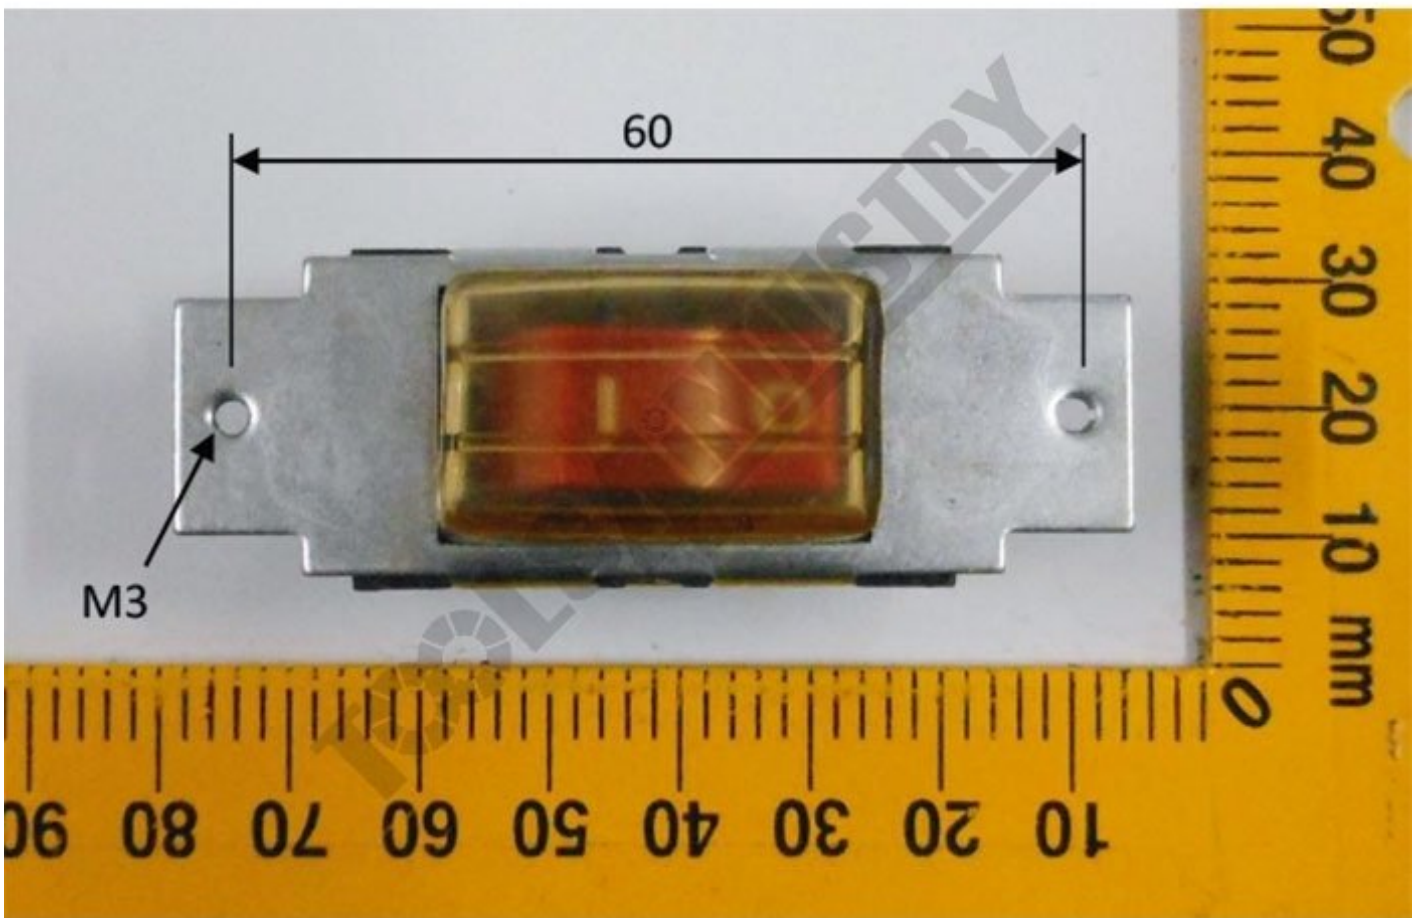

#

SWITCH ON/OFF A&A

SWITCH ON/OFF A&A

GC001 SWITCH A ASHBY
ROCKER

GC001 SWITCH SUIT A
ASHBY 250VAC 10A

GC001 SWITCH SUIT A
ASHBY 250VAC 10A

Specifications

ORDER CODE