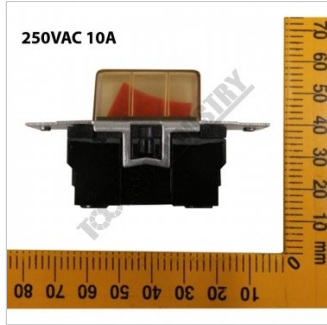

#

SWITCH ON/OFF A&A

SWITCH ON/OFF A&A

GC001 SWITCH A ASHBY
ROCKER

GC001 SWITCH SUIT A
ASHBY 250VAC 10A

GC001 SWITCH SUIT A
ASHBY 250VAC 10A

Specifications

ORDER CODE