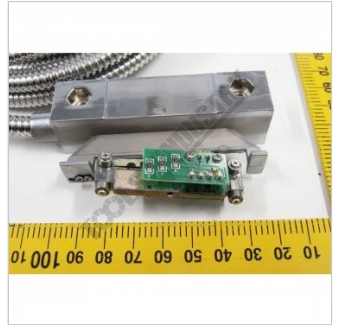

#

**READER HEAD GS-10 3M CABLE**

**TO FIT SCALE SECTION 22 X 35mm**

**READER HEAD GS-10 3M CABLE #**

DR500 READER HEAD  
no.GS 10 3M CABLE 2

DR500 READER HEAD  
no.GS 10 3M CABLE 3

DR500 READER HEAD  
no.GS 10 3M CABLE 4

DR500 READER HEAD  
no.GS 10 3M CABLE 5

DR500 READER HEAD  
no.GS 10 3M CABLE 6

**Specifications**

**ORDER CODE**

DR500