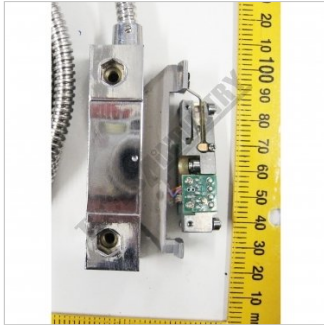

#

**READER HEAD GS-10 3M CABLE**

**TO FIT SCALE SECTION 22 X 35mm**

**READER HEAD GS-10 3M CABLE #**

DR500 READER HEAD  
no.GS 10 3M CABLE 2

DR500 READER HEAD  
no.GS 10 3M CABLE 3

DR500 READER HEAD  
no.GS 10 3M CABLE 4

DR500 READER HEAD  
no.GS 10 3M CABLE 5

DR500 READER HEAD  
no.GS 10 3M CABLE 6

**Specifications**

**ORDER CODE**

DR500