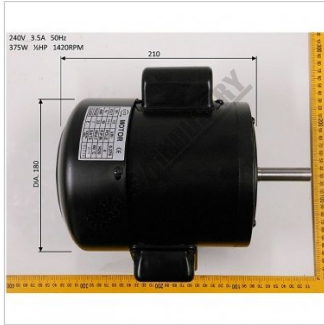

#85

MOTOR 1/2 HP 1400RPM

240V

## MOTOR 1/2 HP 1400RPM #85

BL085 MOTOR 240V 3.5A  
375W 0.1

BL085 MOTOR 240V 3.5A  
375W 0.2

### Description

MOTOR TO SUIT BAND SAW BS-5S (B003)

Shaft has a flat edge for connection

### Specifications

<b>ORDER CODE</b>	BL085
<b>MODEL</b>	~
<b>Motor Power (kW / hp)</b>	1/2
<b>Speed (rpm)</b>	1400
<b>Shaft Diameter (mm)</b>	15.875
<b>Reversible Motor (Yes / No)</b>	~
<b>Fan Cooled (Yes / No)</b>	Yes
<b>Voltage (V)</b>	240
<b>Amps Required</b>	3.5
<b>Input Power Supply Connection</b>	~