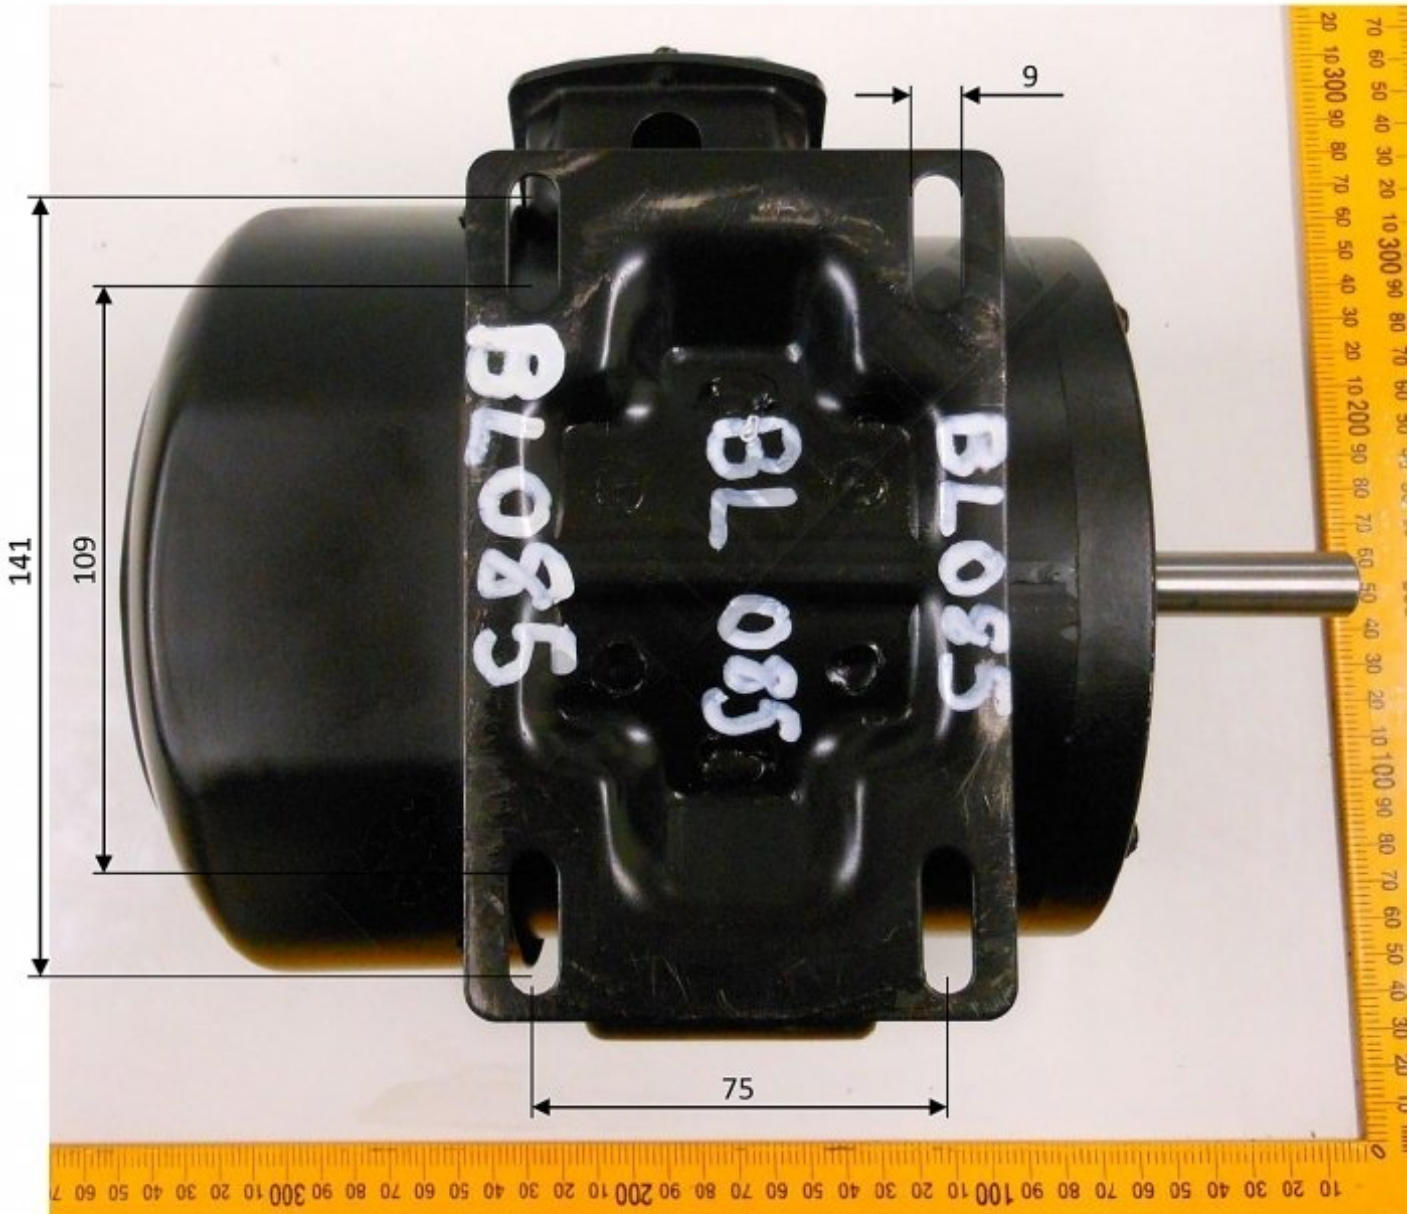

#85

MOTOR 1/2 HP 1400RPM

240V

## MOTOR 1/2 HP 1400RPM #85

BL085 MOTOR 240V 3.5A  
375W 0.1

BL085 MOTOR 240V 3.5A  
375W 0.2

### Description

MOTOR TO SUIT BAND SAW BS-5S (B003)

Shaft has a flat edge for connection

### Specifications

<b>ORDER CODE</b>	BL085
<b>MODEL</b>	~
<b>Motor Power (kW / hp)</b>	1/2
<b>Speed (rpm)</b>	1400
<b>Shaft Diameter (mm)</b>	15.875
<b>Reversible Motor (Yes / No)</b>	~
<b>Fan Cooled (Yes / No)</b>	Yes
<b>Voltage (V)</b>	240
<b>Amps Required</b>	3.5
<b>Input Power Supply Connection</b>	~